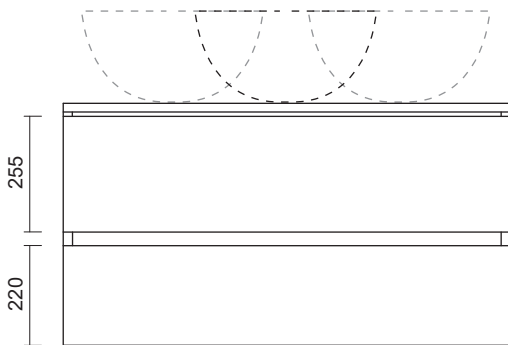

FRESIA

Art. **FRMO100**

Dim. cm 100x45

Kg 29,0

Mobile sospeso cm 100x45.

Wall hung furniture cm 100x45.

Art. **FRTOP100**
Top in legno
e sifone salvaspazio

Art. **FRLAV100**
Lavabo