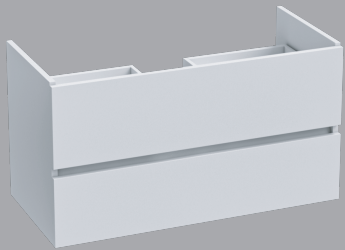

FRESIA

Art. **FRMO100**

Dim. cm 100x45

Kg 29,0

Mobile sospeso cm 100x45.

Wall hung furniture cm 100x45.

Art. **FRTOP100**
Top in legno
e sifone salvaspazio

Art. **FRLAV100**
Lavabo