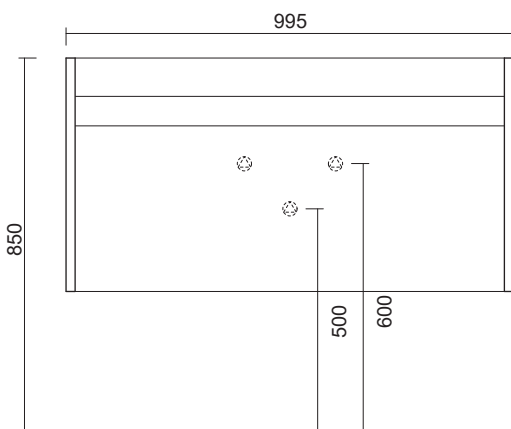

FRESIA

Art. **FRMO100**

Dim. cm 100x45

Kg 29,0

Mobile sospeso cm 100x45.

Wall hung furniture cm 100x45.

Art. **FRTOP100**
Top in legno
e sifone salvaspazio

Art. **FRLAV100**
Lavabo