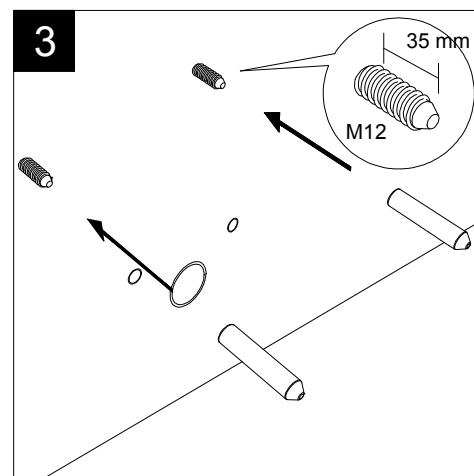

GSG

CERAMIC DESIGN

Bidet sospeso Brio monoforo
(senza foro su richiesta).
Brio bidet wall-hungmone hole
(no hole on request).

FRONT

LEFT

TOP

REAR

SECTION

Designation
Bidet sospeso Brio monoforo
(senza foro su richiesta).
Brio bidet wall-hungmone hole
(no hole on request).

Scale
1:10

cod. BRBISO

GSG

CERAMIC DESIGN

This drawing including the respected data may neither be duplicated nor modified nor altered without the consent of GSG Ceramic Design. The use of the data/technical drawings take place at users own risk and under exclusion of any liability of GSG Ceramic Design. The dimensions are not binding; products are subject to changes. Measurement shown may be subjected to small variations or are indicative.

Guida all'installazione dei bidet sospesi con kit di fissaggio dal basso (cod. ACS40)

Serie: LIKE - BRIO - TOUCH - OZ - TIME - FLUT - SPEED

Installation Guide for wall-hung bidets with bottom fixing kit (cod. ACS40)

Series: LIKE - BRIO - TOUCH - OZ - TIME - FLUT - SPEED

①

Guida all'installazione dei bidet sospesi con kit di fissaggio dal basso (cod. ACS40)

Serie: LIKE - BRIO - TOUCH - OZ - TIME - FLUT - SPEED

Installation Guide for wall-hung bidets with bottom fixing kit (cod. ACS40)