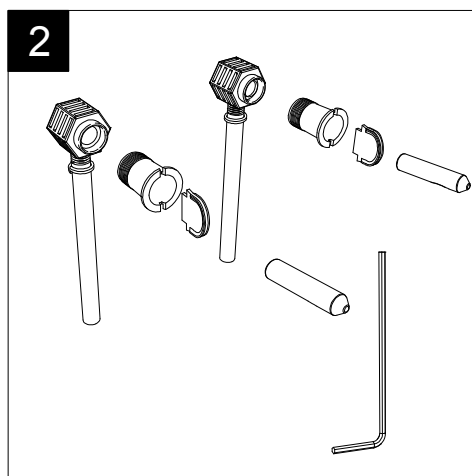

GSG

CERAMIC DESIGN

Bidet sospeso Brio monoforo
(senza foro su richiesta).
Brio bidet wall-hungmone hole
(no hole on request).

FRONT

LEFT

TOP

REAR

SECTION

Designation
Bidet sospeso Brio monoforo
(senza foro su richiesta).
Brio bidet wall-hungmone hole
(no hole on request).

Scale
1:10

cod. BRBISO

GSG

CERAMIC DESIGN

This drawing including the respected data may neither be duplicated nor modified nor altered without the consent of GSG Ceramic Design. The use of the data/technical drawings take place at users own risk and under exclusion of any liability of GSG Ceramic Design. The dimensions are not binding; products are subject to changes. Measurement shown may be subjected to small variations or are indicative.

Guida all'installazione dei bidet sospesi con kit di fissaggio dal basso (cod. ACS40)

Serie: LIKE - BRIO - TOUCH - OZ - TIME - FLUT - SPEED

Installation Guide for wall-hung bidets with bottom fixing kit (cod. ACS40)

Series: LIKE - BRIO - TOUCH - OZ - TIME - FLUT - SPEED

①

Guida all'installazione dei bidet sospesi con kit di fissaggio dal basso (cod. ACS40)

Serie: LIKE - BRIO - TOUCH - OZ - TIME - FLUT - SPEED

Installation Guide for wall-hung bidets with bottom fixing kit (cod. ACS40)