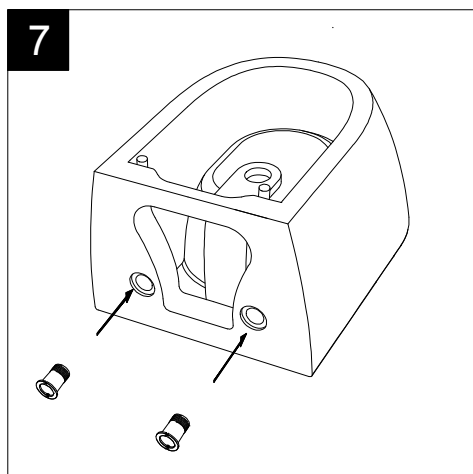

Guida all'installazione dei bidet sospesi con kit di fissaggio dal basso (cod. ACS40)

Serie: LIKE - BRIO - TOUCH - OZ - TIME - FLUT - SPEED

Installation Guide for wall-hung bidets with bottom fixing kit (cod. ACS40)

Series: LIKE - BRIO - TOUCH - OZ - TIME - FLUT - SPEED

①