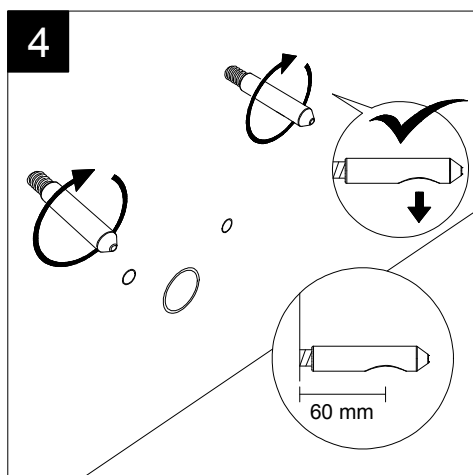

Guida all'installazione dei bidet sospesi con kit di fissaggio dal basso (cod. ACS40)

Serie: LIKE - BRIO - TOUCH - OZ - TIME - FLUT - SPEED

Installation Guide for wall-hung bidets with bottom fixing kit (cod. ACS40)

Series: LIKE - BRIO - TOUCH - OZ - TIME - FLUT - SPEED

①