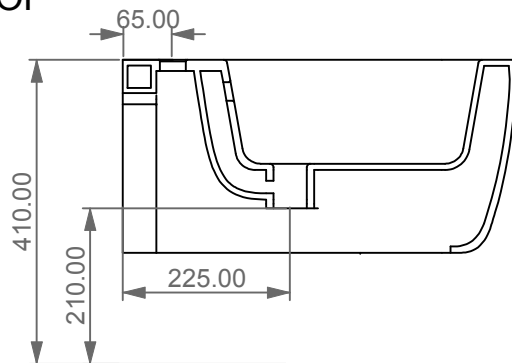

GSG

CERAMIC DESIGN

Bidet sospeso Brio monoforo
(senza foro su richiesta).
Brio bidet wall-hungmone hole
(no hole on request).

FRONT

LEFT

TOP

REAR

SECTION

Designation
Bidet sospeso Brio monoforo
(senza foro su richiesta).
Brio bidet wall-hungmone hole
(no hole on request).

Scale
1:10

cod. BRBISO

GSG

CERAMIC DESIGN

This drawing including the respected data may neither be duplicated nor modified nor altered without the consent of GSG Ceramic Design. The use of the data/technical drawings take place at users own risk and under exclusion of any liability of GSG Ceramic Design. The dimensions are not binding; products are subject to changes. Measurement shown may be subjected to small variations or are indicative.

Guida all'installazione dei bidet sospesi con kit di fissaggio dal basso (cod. ACS40)

Serie: LIKE - BRIO - TOUCH - OZ - TIME - FLUT - SPEED

Installation Guide for wall-hung bidets with bottom fixing kit (cod. ACS40)