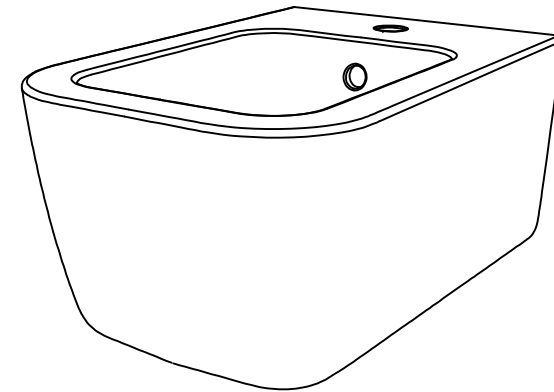

GSG

CERAMIC DESIGN

Bidet sospeso Brio monoforo
(senza foro su richiesta).
Brio bidet wall-hungmone hole
(no hole on request).

FRONT

LEFT

TOP

REAR

SECTION

Designation
Bidet sospeso Brio monoforo
(senza foro su richiesta).
Brio bidet wall-hungmone hole
(no hole on request).

Scale
1:10

cod. BRBISO

GSG

CERAMIC DESIGN

This drawing including the respected data may neither be duplicated nor modified nor altered without the consent of GSG Ceramic Design. The use of the data/technical drawings take place at users own risk and under exclusion of any liability of GSG Ceramic Design. The dimensions are not binding; products are subject to changes. Measurement shown may be subjected to small variations or are indicative.

Guida all'installazione dei bidet sospesi con kit di fissaggio dal basso (cod. ACS40)

Serie: LIKE - BRIO - TOUCH - OZ - TIME - FLUT - SPEED

Installation Guide for wall-hung bidets with bottom fixing kit (cod. ACS40)