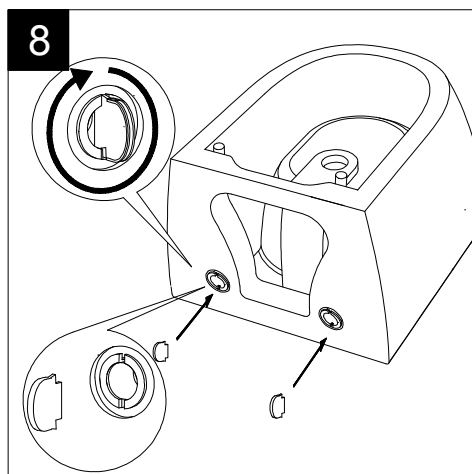

Guida all'installazione dei bidet sospesi con kit di fissaggio dal basso (cod. ACS40)

Serie: LIKE - BRIO - TOUCH - OZ - TIME - FLUT - SPEED

Installation Guide for wall-hung bidets with bottom fixing kit (cod. ACS40)

Series: LIKE - BRIO - TOUCH - OZ - TIME - FLUT - SPEED

①