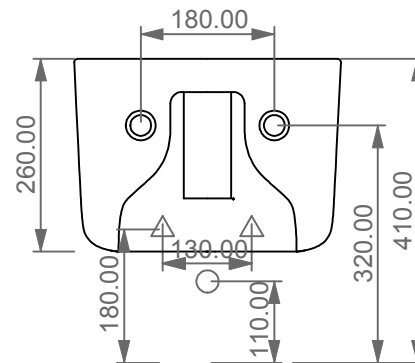

GSG

CERAMIC DESIGN

Bidet sospeso Brio monoforo
(senza foro su richiesta).
Brio bidet wall-hungmone hole
(no hole on request).

FRONT

LEFT

TOP

REAR

SECTION

Designation
Bidet sospeso Brio monoforo
(senza foro su richiesta).
Brio bidet wall-hungmone hole
(no hole on request).

Scale
1:10

cod. BRBISO

GSG

CERAMIC DESIGN

This drawing including the respected data may neither be duplicated nor modified nor altered without the consent of GSG Ceramic Design. The use of the data/technical drawings take place at users own risk and under exclusion of any liability of GSG Ceramic Design. The dimensions are not binding; products are subject to changes. Measurement shown may be subjected to small variations or are indicative.

Guida all'installazione dei bidet sospesi con kit di fissaggio dal basso (cod. ACS40)

Serie: LIKE - BRIO - TOUCH - OZ - TIME - FLUT - SPEED

Installation Guide for wall-hung bidets with bottom fixing kit (cod. ACS40)