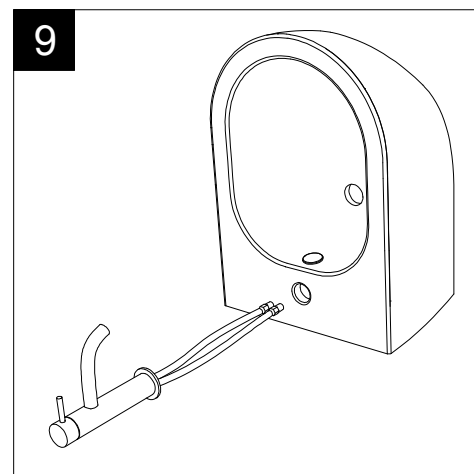

Guida all'installazione dei bidet sospesi con kit di fissaggio dal basso (cod. ACS40)

Serie: LIKE - BRIO - TOUCH - OZ - TIME - FLUT - SPEED

Installation Guide for wall-hung bidets with bottom fixing kit (cod. ACS40)

Series: LIKE - BRIO - TOUCH - OZ - TIME - FLUT - SPEED

①