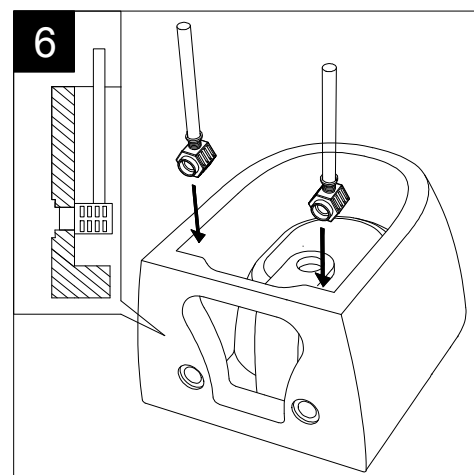

Guida all'installazione dei bidet sospesi con kit di fissaggio dal basso (cod. ACS40)

Serie: LIKE - BRIO - TOUCH - OZ - TIME - FLUT - SPEED

Installation Guide for wall-hung bidets with bottom fixing kit (cod. ACS40)

Series: LIKE - BRIO - TOUCH - OZ - TIME - FLUT - SPEED

①