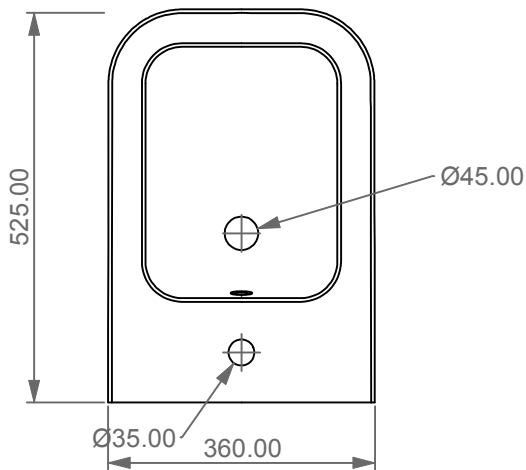

GSG

CERAMIC DESIGN

Bidet sospeso Brio monoforo
(senza foro su richiesta).
Brio bidet wall-hungmone hole
(no hole on request).

FRONT

LEFT

TOP

REAR

SECTION

Designation
Bidet sospeso Brio monoforo
(senza foro su richiesta).
Brio bidet wall-hungmone hole
(no hole on request).

Scale
1:10

cod. BRBISO

GSG

CERAMIC DESIGN

This drawing including the respected data may neither be duplicated nor modified nor altered without the consent of GSG Ceramic Design. The use of the data/technical drawings take place at users own risk and under exclusion of any liability of GSG Ceramic Design. The dimensions are not binding; products are subject to changes. Measurement shown may be subjected to small variations or are indicative.

Guida all'installazione dei bidet sospesi con kit di fissaggio dal basso (cod. ACS40)

Serie: LIKE - BRIO - TOUCH - OZ - TIME - FLUT - SPEED

Installation Guide for wall-hung bidets with bottom fixing kit (cod. ACS40)