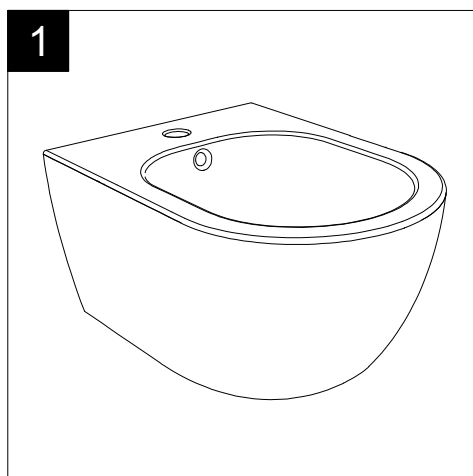

Guida all'installazione dei bidet sospesi con kit di fissaggio dal basso (cod. ACS40)

Serie: LIKE - BRIO - TOUCH - OZ - TIME - FLUT - SPEED

Installation Guide for wall-hung bidets with bottom fixing kit (cod. ACS40)

Series: LIKE - BRIO - TOUCH - OZ - TIME - FLUT - SPEED

①