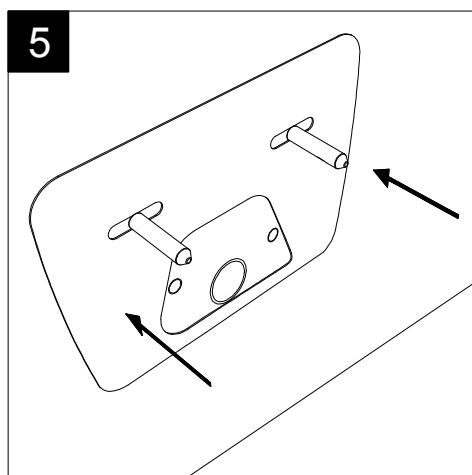

Guida all'installazione dei bidet sospesi con kit di fissaggio dal basso (cod. ACS40)

Serie: LIKE - BRIO - TOUCH - OZ - TIME - FLUT - SPEED

Installation Guide for wall-hung bidets with bottom fixing kit (cod. ACS40)

Series: LIKE - BRIO - TOUCH - OZ - TIME - FLUT - SPEED

①