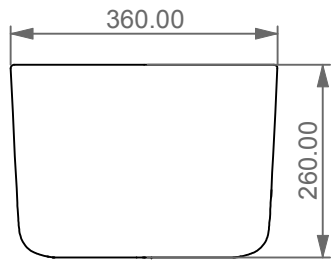

GSG

CERAMIC DESIGN

Bidet sospeso Brio monoforo
(senza foro su richiesta).
Brio bidet wall-hungmone hole
(no hole on request).

FRONT

LEFT

TOP

REAR

SECTION

Designation
Bidet sospeso Brio monoforo
(senza foro su richiesta).
Brio bidet wall-hungmone hole
(no hole on request).

Scale
1:10

cod. BRBISO

GSG

CERAMIC DESIGN

This drawing including the respected data may neither be duplicated nor modified nor altered without the consent of GSG Ceramic Design. The use of the data/technical drawings take place at users own risk and under exclusion of any liability of GSG Ceramic Design. The dimensions are not binding; products are subject to changes. Measurement shown may be subjected to small variations or are indicative.