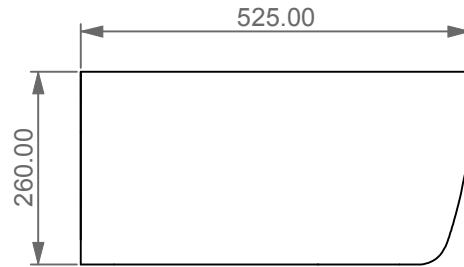

GSG

CERAMIC DESIGN

Bidet sospeso Brio monoforo
(senza foro su richiesta).
Brio bidet wall-hungmone hole
(no hole on request).

FRONT

LEFT

TOP

REAR

SECTION

Designation
Bidet sospeso Brio monoforo
(senza foro su richiesta).
Brio bidet wall-hungmone hole
(no hole on request).

Scale
1:10

cod. BRBISO

GSG

CERAMIC DESIGN

This drawing including the respected data may neither be duplicated nor modified nor altered without the consent of GSG Ceramic Design. The use of the data/technical drawings take place at users own risk and under exclusion of any liability of GSG Ceramic Design. The dimensions are not binding; products are subject to changes. Measurement shown may be subjected to small variations or are indicative.