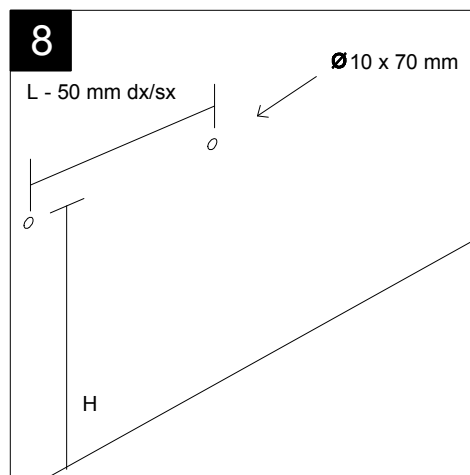

Guida all'installazione dei vasi a pavimento con kit di fissaggio a parete nascosto (cod. ACS51)

Serie: LIKE - BRIO - TOUCH - FLUT - SPEED

Installation guide for floor standing wc's with wall hidden fixing kit (cod. ACS51)

Serie: LIKE - BRIO - TOUCH - FLUT - SPEED

①