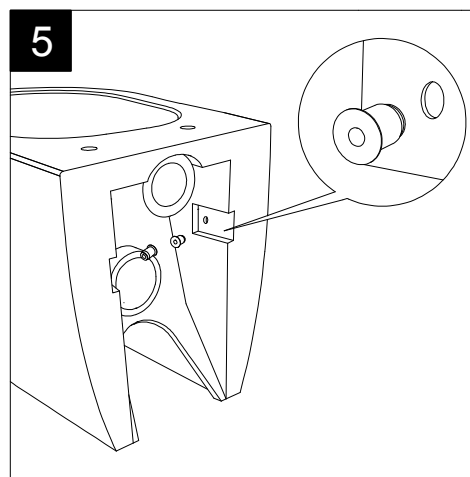

Guida all'installazione dei vasi a pavimento con kit di fissaggio a parete nascosto (cod. ACS51)

Serie: LIKE - BRIO - TOUCH - FLUT - SPEED

Installation guide for floor standing wc's with wall hidden fixing kit (cod. ACS51)

Serie: LIKE - BRIO - TOUCH - FLUT - SPEED

①