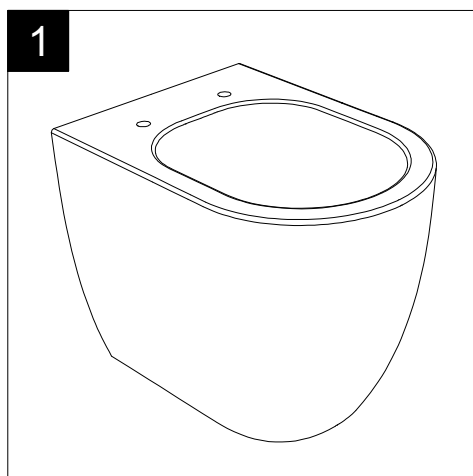

Guida all'installazione dei vasi a pavimento con kit di fissaggio a parete nascosto (cod. ACS51)

Serie: LIKE - BRIO - TOUCH - FLUT - SPEED

Installation guide for floor standing wc's with wall hidden fixing kit (cod. ACS51)

Serie: LIKE - BRIO - TOUCH - FLUT - SPEED

①