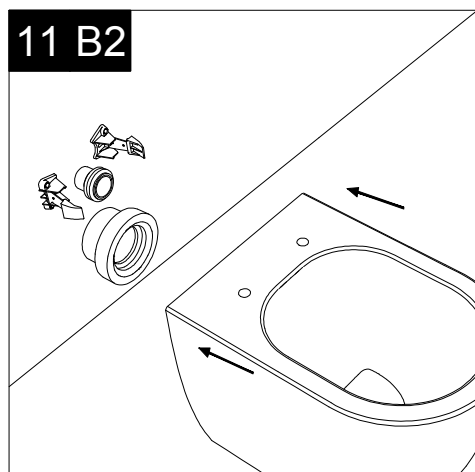

Guida all'istallazione dei vasi a pavimento con kit di fissaggio a parete nascosto (cod. ACS51)

Serie: LIKE - BRIO - TOUCH - FLUT - SPEED

Installation guide for floor standing wc's with wall hidden fixing kit (cod. ACS51)

Serie: LIKE - BRIO - TOUCH - FLUT - SPEED

②

4