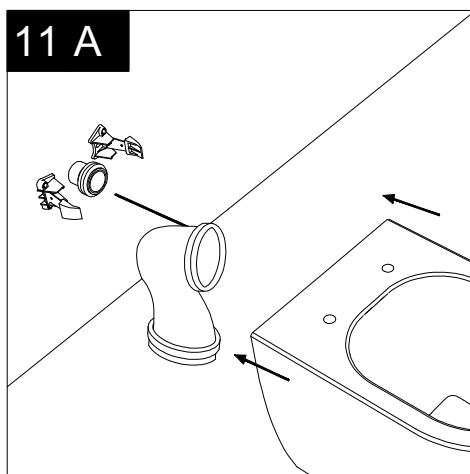

Guida all'istallazione dei vasi a pavimento con kit di fissaggio a parete nascosto (cod. ACS51)

Serie: LIKE - BRIO - TOUCH - FLUT - SPEED

Installation guide for floor standing wc's with wall hidden fixing kit (cod. ACS51)

Serie: LIKE - BRIO - TOUCH - FLUT - SPEED

②

4