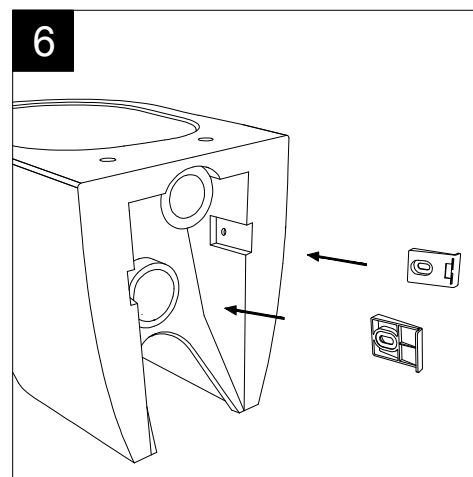

Guida all'installazione dei vasi a pavimento con kit di fissaggio a parete nascosto (cod. ACS51)

Serie: LIKE - BRIO - TOUCH - FLUT - SPEED

Installation guide for floor standing wc's with wall hidden fixing kit (cod. ACS51)

Serie: LIKE - BRIO - TOUCH - FLUT - SPEED

①