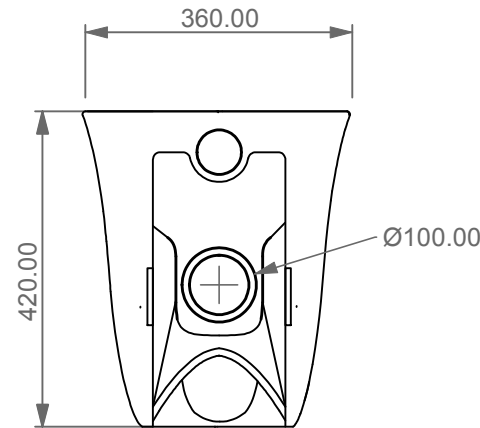

FRONT

LEFT

GSG
CERAMIC DESIGN

Vaso a terra flut senza brida
con sistema di scarico Smart Clean
Flut wc back to wall rimless
with Smart Clean flushing system

TOP

REAR

SECTION

Con connessione eccentrica per scarico a suolo.
With outlying drainage connector for floor trap.

Designation
Vaso a terra flut senza brida
con sistema di scarico Smart Clean
Flut wc back to wall rimless
with Smart Clean flushing system

Scale
1:10

cod. FLWC01

GSG
CERAMIC DESIGN

This drawing including the respected data may neither be duplicated nor modified nor altered without the consent of GSG Ceramic Design. The use of the data/technical drawings take place at users own risk and under exclusion of any liability of GSG Ceramic Design. The dimensions are not binding; products are subject to changes. Measurement shown may be subjected to small variations or are indicative.