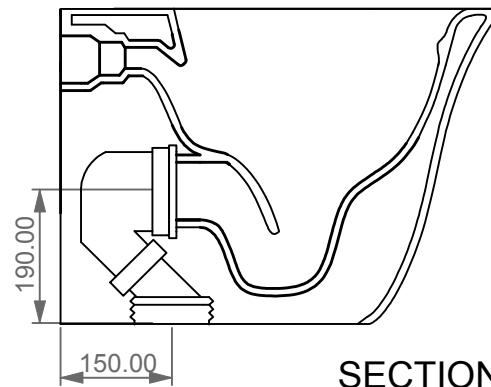

FRONT

LEFT

GSG
CERAMIC DESIGN

Vaso a terra flut senza brida
con sistema di scarico Smart Clean
Flut wc back to wall rimless
with Smart Clean flushing system

TOP

REAR

SECTION

Con connessione eccentrica per scarico a suolo.
With outlying drainage connector for floor trap.

Designation
Vaso a terra flut senza brida
con sistema di scarico Smart Clean
Flut wc back to wall rimless
with Smart Clean flushing system

Scale
1:10

cod. FLWC01

GSG
CERAMIC DESIGN

This drawing including the respected data may neither be duplicated nor modified nor altered without the consent of GSG Ceramic Design. The use of the data/technical drawings take place at users own risk and under exclusion of any liability of GSG Ceramic Design. The dimensions are not binding; products are subject to changes. Measurement shown may be subjected to small variations or are indicative.

Guida all'installazione dei vasi a pavimento con kit di fissaggio a parete nascosto (cod. ACS51)

Serie: LIKE - BRIO - TOUCH - FLUT - SPEED

Installation guide for floor standing wc's with wall hidden fixing kit (cod. ACS51)

Serie: LIKE - BRIO - TOUCH - FLUT - SPEED

①

Guida all'istallazione dei vasi a pavimento con kit di fissaggio a parete nascosto (cod. ACS51)

Serie: LIKE - BRIO - TOUCH - FLUT - SPEED

Installation guide for floor standing wc's with wall hidden fixing kit (cod. ACS51)