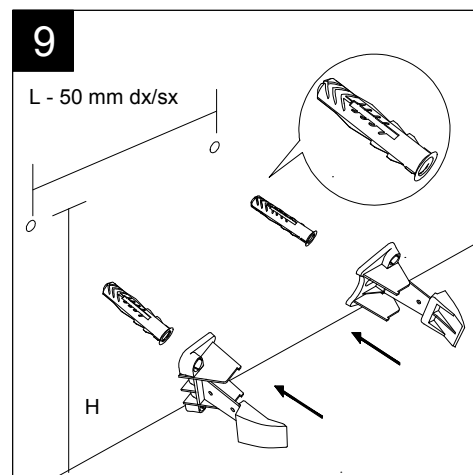

Guida all'installazione dei vasi a pavimento con kit di fissaggio a parete nascosto (cod. ACS51)

Serie: LIKE - BRIO - TOUCH - FLUT - SPEED

Installation guide for floor standing wc's with wall hidden fixing kit (cod. ACS51)

Serie: LIKE - BRIO - TOUCH - FLUT - SPEED

①