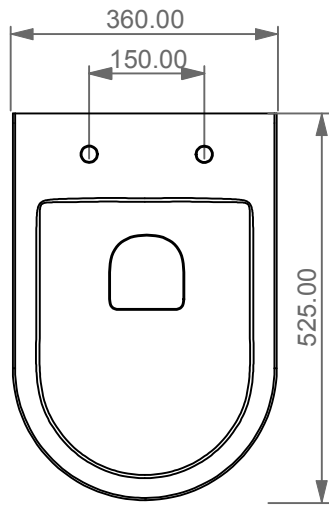

FRONT

LEFT

GSG
CERAMIC DESIGN

Vaso a terra flut senza brida
con sistema di scarico Smart Clean
Flut wc back to wall rimless
with Smart Clean flushing system

TOP

REAR

SECTION

Con connessione eccentrica per scarico a suolo.
With outlying drainage connector for floor trap.

Designation
Vaso a terra flut senza brida
con sistema di scarico Smart Clean
Flut wc back to wall rimless
with Smart Clean flushing system

Scale
1:10

cod. FLWC01

GSG
CERAMIC DESIGN

This drawing including the respected data may neither be duplicated nor modified nor altered without the consent of GSG Ceramic Design. The use of the data/technical drawings take place at users own risk and under exclusion of any liability of GSG Ceramic Design. The dimensions are not binding; products are subject to changes. Measurement shown may be subjected to small variations or are indicative.