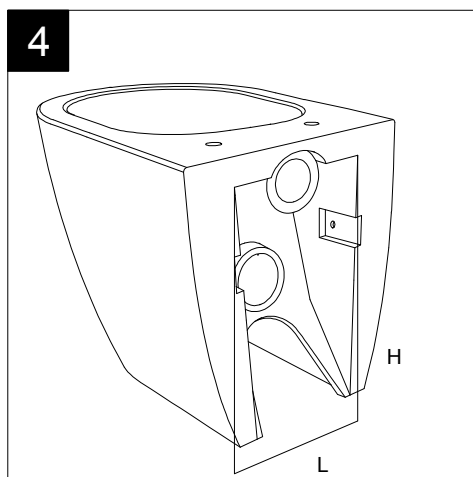

Guida all'installazione dei vasi a pavimento con kit di fissaggio a parete nascosto (cod. ACS51)

Serie: LIKE - BRIO - TOUCH - FLUT - SPEED

Installation guide for floor standing wc's with wall hidden fixing kit (cod. ACS51)

Serie: LIKE - BRIO - TOUCH - FLUT - SPEED

①