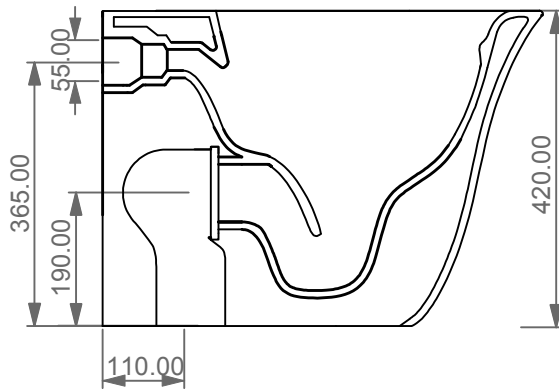

FRONT

LEFT

GSG
CERAMIC DESIGN

Vaso a terra flut senza brida
con sistema di scarico Smart Clean
Flut wc back to wall rimless
with Smart Clean flushing system

TOP

REAR

SECTION

Con connessione eccentrica per scarico a suolo.
With outlying drainage connector for floor trap.

Designation
Vaso a terra flut senza brida
con sistema di scarico Smart Clean
Flut wc back to wall rimless
with Smart Clean flushing system

Scale
1:10

cod. FLWC01

GSG
CERAMIC DESIGN

This drawing including the respected data may neither be duplicated nor modified nor altered without the consent of GSG Ceramic Design. The use of the data/technical drawings take place at users own risk and under exclusion of any liability of GSG Ceramic Design. The dimensions are not binding; products are subject to changes. Measurement shown may be subjected to small variations or are indicative.

Guida all'installazione dei vasi a pavimento con kit di fissaggio a parete nascosto (cod. ACS51)

Serie: LIKE - BRIO - TOUCH - FLUT - SPEED

Installation guide for floor standing wc's with wall hidden fixing kit (cod. ACS51)