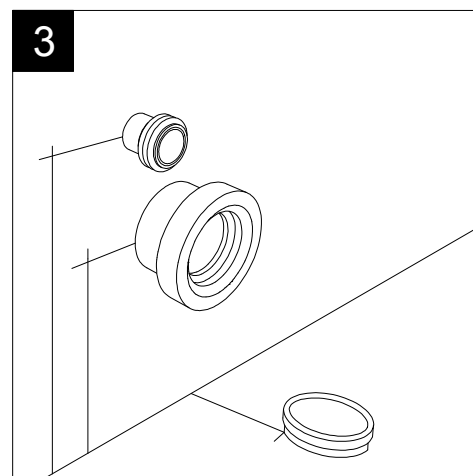

Guida all'installazione dei vasi a pavimento con kit di fissaggio a parete nascosto (cod. ACS51)

Serie: LIKE - BRIO - TOUCH - FLUT - SPEED

Installation guide for floor standing wc's with wall hidden fixing kit (cod. ACS51)

Serie: LIKE - BRIO - TOUCH - FLUT - SPEED

①