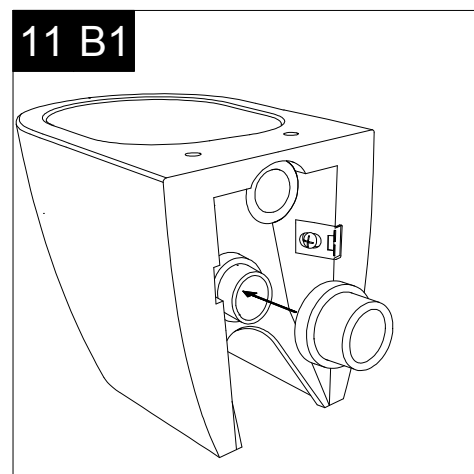

Guida all'istallazione dei vasi a pavimento con kit di fissaggio a parete nascosto (cod. ACS51)

Serie: LIKE - BRIO - TOUCH - FLUT - SPEED

Installation guide for floor standing wc's with wall hidden fixing kit (cod. ACS51)

Serie: LIKE - BRIO - TOUCH - FLUT - SPEED

②

4