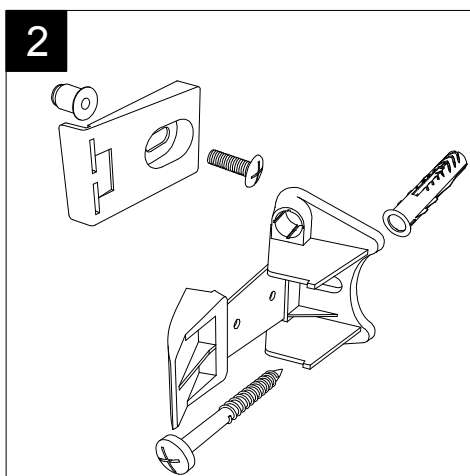

Guida all'installazione dei vasi a pavimento con kit di fissaggio a parete nascosto (cod. ACS51)

Serie: LIKE - BRIO - TOUCH - FLUT - SPEED

Installation guide for floor standing wc's with wall hidden fixing kit (cod. ACS51)

Serie: LIKE - BRIO - TOUCH - FLUT - SPEED

①