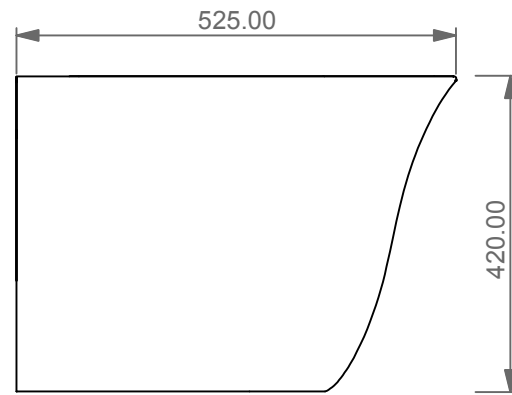

LEFT

GSG
CERAMIC DESIGN

Vaso a terra flut senza brida
con sistema di scarico Smart Clean
Flut wc back to wall rimless
with Smart Clean flushing system