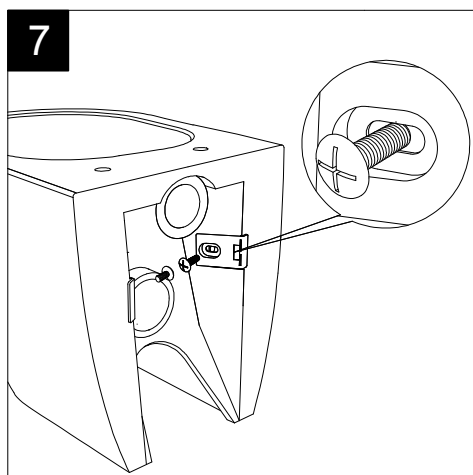

Guida all'installazione dei vasi a pavimento con kit di fissaggio a parete nascosto (cod. ACS51)

Serie: LIKE - BRIO - TOUCH - FLUT - SPEED

Installation guide for floor standing wc's with wall hidden fixing kit (cod. ACS51)

Serie: LIKE - BRIO - TOUCH - FLUT - SPEED

①