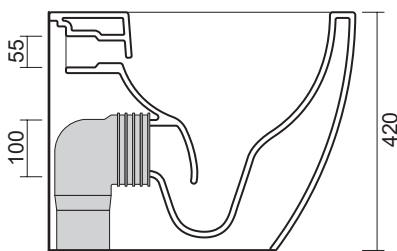

NUD

Art. **0201**

Dim. cm 54x36

Kg 31,0

Scarico/Flush 3/4,5 LT

CE UNI EN 997:2018

Wc a terra rimless, traslato e fissaggio ghost.
Scarico parete trasformabile a suolo tramite curva tecnica. Coprivaso, fissaggio e curva tecnica non inclusi.

Back-to-wall rimless Toilet with a hidden installation system.
P-trap outlet which can be converted into S-trap outlet with the use of a waste connector. Toilet seat, screws and pvc pipe are not included.

Art. **CTS21190**

da mm 60 a 140
Art. **CTL21172**

da mm 140 a ± 10
Art. **ACS100**

da mm 170 a 210
Art. **CTS21150**