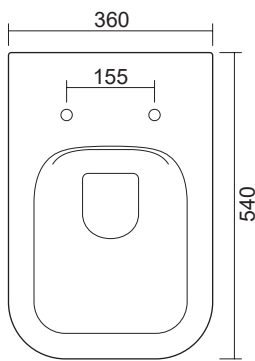

NUD

Art. **0201**

Dim. cm 54x36

Kg 31,0

Scarico/Flush 3/4,5 LT

CE UNI EN 997:2018

Wc a terra rimless, traslato e fissaggio ghost.
Scarico parete trasformabile a suolo tramite curva tecnica. Coprivaso, fissaggio e curva tecnica non inclusi.

Back-to-wall rimless Toilet with a hidden installation system.
P-trap outlet which can be converted into S-trap outlet with the use of a waste connector. Toilet seat, screws and pvc pipe are not included.

Art. **CTS21190**

da mm 60 a 140
Art. **CTL21172**

da mm 140 a ± 10
Art. **ACS100**

da mm 170 a 210
Art. **CTS21150**