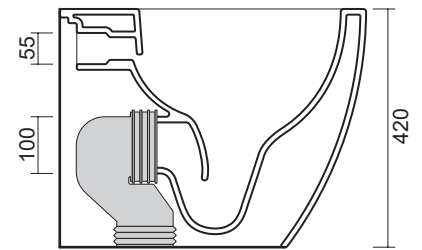

NUD

Art. **0201**

Dim. cm 54x36

Kg 31,0

Scarico/Flush 3/4,5 LT

CE UNI EN 997:2018

Wc a terra rimless, traslato e fissaggio ghost.
Scarico parete trasformabile a suolo tramite curva tecnica. Coprivaso, fissaggio e curva tecnica non inclusi.

Back-to-wall rimless Toilet with a hidden installation system.
P-trap outlet which can be converted into S-trap outlet with the use of a waste connector. Toilet seat, screws and pvc pipe are not included.

Art. **CTS21190**

da mm 60 a 140
Art. **CTL21172**

da mm 140 a ± 10
Art. **ACS100**

da mm 170 a 210
Art. **CTS21150**