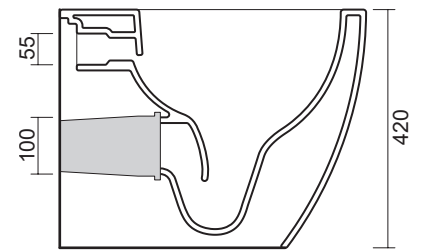

NUD

Art. **0201**

Dim. cm 54x36

Kg 31,0

Scarico/Flush 3/4,5 LT

CE UNI EN 997:2018

Wc a terra rimless, traslato e fissaggio ghost.
Scarico parete trasformabile a suolo tramite curva tecnica. Coprivaso, fissaggio e curva tecnica non inclusi.

Back-to-wall rimless Toilet with a hidden installation system.
P-trap outlet which can be converted into S-trap outlet with the use of a waste connector. Toilet seat, screws and pvc pipe are not included.

Art. **CTS21190**

da mm 60 a 140
Art. **CTL21172**

da mm 140 a ± 10
Art. **ACS100**

da mm 170 a 210
Art. **CTS21150**