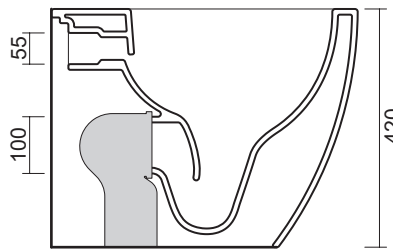

NUD

Art. **0201**

Dim. cm 54x36

Kg 31,0

Scarico/Flush 3/4,5 LT

CE UNI EN 997:2018

Wc a terra rimless, traslato e fissaggio ghost.
Scarico parete trasformabile a suolo tramite curva tecnica. Coprivaso, fissaggio e curva tecnica non inclusi.

Back-to-wall rimless Toilet with a hidden installation system.
P-trap outlet which can be converted into S-trap outlet with the use of a waste connector. Toilet seat, screws and pvc pipe are not included.

Art. **CTS21190**

da mm 60 a 140
Art. **CTL21172**

da mm 140 a ± 10
Art. **ACS100**

da mm 170 a 210
Art. **CTS21150**