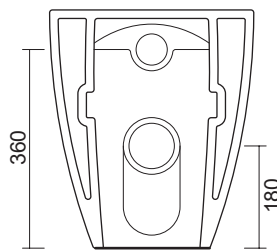

NUD

Art. **0201**

Dim. cm 54x36

Kg 31,0

Scarico/Flush 3/4,5 LT

CE UNI EN 997:2018

Wc a terra rimless, traslato e fissaggio ghost.
Scarico parete trasformabile a suolo tramite curva tecnica. Coprivaso, fissaggio e curva tecnica non inclusi.

Back-to-wall rimless Toilet with a hidden installation system.
P-trap outlet which can be converted into S-trap outlet with the use of a waste connector. Toilet seat, screws and pvc pipe are not included.

Art. **CTS21190**

da mm 60 a 140
Art. **CTL21172**

da mm 140 a ± 10
Art. **ACS100**

da mm 170 a 210
Art. **CTS21150**