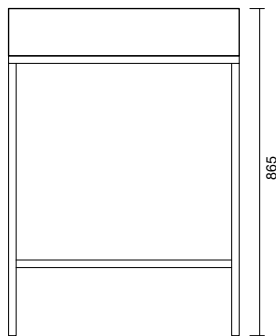

XL URBAN

Art. **XLUST610**
Art. **XLUCA570**

Dim. cm 61x44
Dim. cm 57x44

Kg 5,0
Kg 17,0

Struttura mobile in acciaio.
Cassettiera in legno.

Mobile steel structure.
Wooden chest of drawers.

Art. **XLAV61**

Lavabo