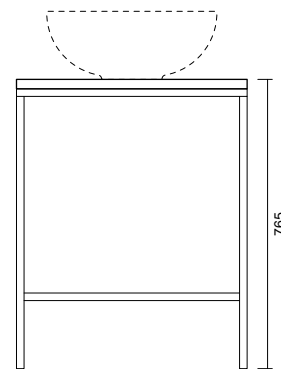

Art. **XLUTO610**

Top