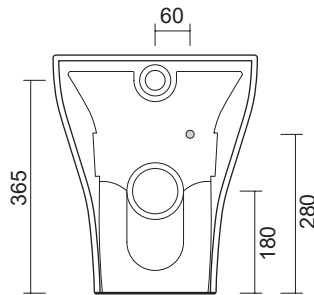

## DEY

Art. **0409**

Dim. cm 51x36

Kg 26,0

Scarico/Flush 3/4,5 LT

CE UNI EN 997:2018

Wc/Bidet a terra rimless e fissaggio ghost.  
Scarico parete trasformabile a suolo tramite curva tecnica.  
Coprivaso, fissaggio e curva tecnica non inclusi.

Back-to-wall rimless Toilet/Bidet with a hidden installation system. P-trap outlet which can be converted into S-trap outlet with the use of a waste connector. Toilet seat, screws and pvc pipe are not included.

Art. **CTS21190**

da mm 100 a  $\pm 10$   
Art. **ACS100**