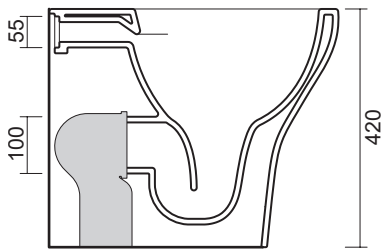

## DEY

Art. **0409**

Dim. cm 51x36

Kg 26,0

Scarico/Flush 3/4,5 LT

CE UNI EN 997:2018

Wc/Bidet a terra rimless e fissaggio ghost.  
Scarico parete trasformabile a suolo tramite curva tecnica.  
Coprivaso, fissaggio e curva tecnica non inclusi.

Back-to-wall rimless Toilet/Bidet with a hidden installation system. P-trap outlet which can be converted into S-trap outlet with the use of a waste connector. Toilet seat, screws and pvc pipe are not included.

Art. **CTS21190**

da mm 100 a  $\pm 10$   
Art. **ACS100**