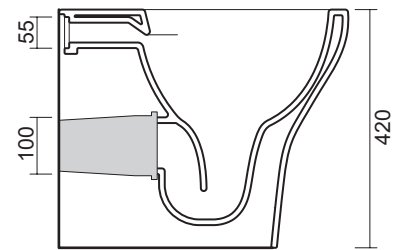

## DEY

Art. **0409**

Dim. cm 51x36

Kg 26,0

Scarico/Flush 3/4,5 LT

CE UNI EN 997:2018

Wc/Bidet a terra rimless e fissaggio ghost.  
Scarico parete trasformabile a suolo tramite curva tecnica.  
Coprivaso, fissaggio e curva tecnica non inclusi.

Back-to-wall rimless Toilet/Bidet with a hidden installation system. P-trap outlet which can be converted into S-trap outlet with the use of a waste connector. Toilet seat, screws and pvc pipe are not included.

Art. **CTS21190**

da mm 100 a  $\pm 10$   
Art. **ACS100**