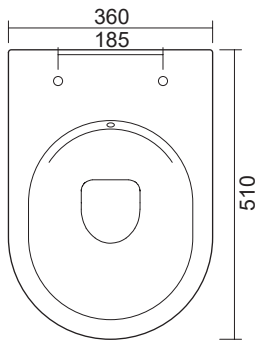

## DEY

Art. **0409**

Dim. cm 51x36

Kg 26,0

Scarico/Flush 3/4,5 LT

CE UNI EN 997:2018

Wc/Bidet a terra rimless e fissaggio ghost.  
Scarico parete trasformabile a suolo tramite curva tecnica.  
Coprivaso, fissaggio e curva tecnica non inclusi.

Back-to-wall rimless Toilet/Bidet with a hidden installation system. P-trap outlet which can be converted into S-trap outlet with the use of a waste connector. Toilet seat, screws and pvc pipe are not included.

Art. **CTS21190**

da mm 100 a  $\pm 10$   
Art. **ACS100**