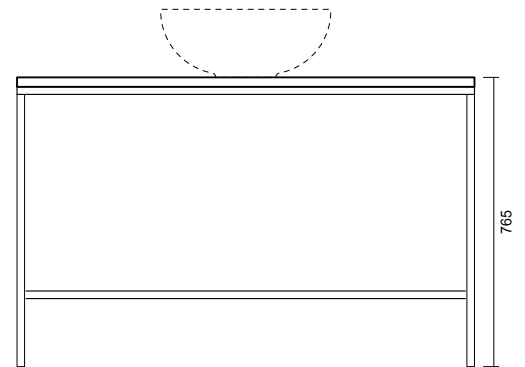

Art. **XLUTO1210**

Top