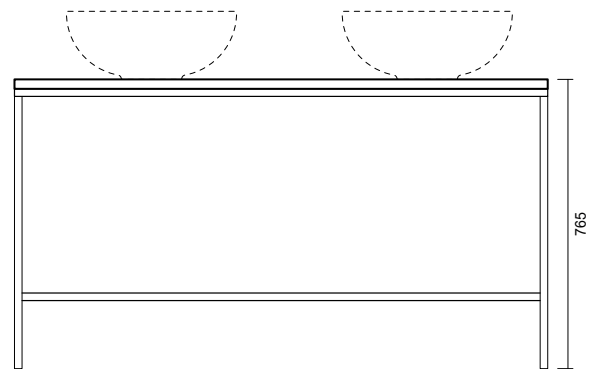

Art. **XLUTO1410**

Top