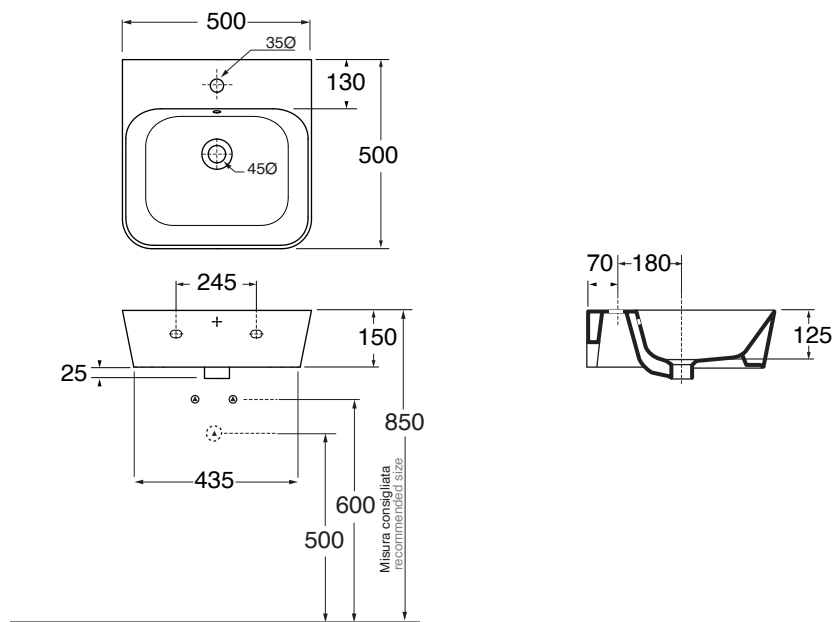

BULP05050TOM

Lavabi/washbasins

codice  
code

Lavabo Build 50 sospeso monoforo  
Cm 50 wall-hung one-hole washbasin

bianco lucido/shiny white

BULP05050TOMBI

cm50x50xh16

plt Italy pz. 16- plt export pcs. 26

kg 15,5

scala/scale 1:20 dimensioni/dimensions in mm

Ceramica

Complementi/complements:

Codice  
code

Codice  
code

Piletta con tappo in ceramica.  
Free flow ceramic drain.  
kg 0,5

PILCE

Piletta con tappo in ceramica click clack  
Click clack free flow ceramic drain  
kg 0,5

PILCK

TECHNICAL SHEET n°: <b>01</b>	DESIGNER: <b>OFFICINA AZZURRA</b>	CODE: <b>BULP05050TOM</b>	Azzurra sanitari in ceramica S.p.a. via Civita Castellana snc 01030 Castel S.Elia (VT) - ITALY Tel. +39.0761 518155 Fax. +39.0761 514560		
SHEET FORMAT: <b>A4</b>	ISO	REVISION: <b>04</b>	SCALE: <b>1:20</b>	DATE: <b>21/03/2025</b>	
REGULATIONS: <b>CE EN 14688 / EN31 / Dop-14688</b>					
All the measurements respect the tolerances provided by the "AZZURRA QUALITY GUIDELINES".					