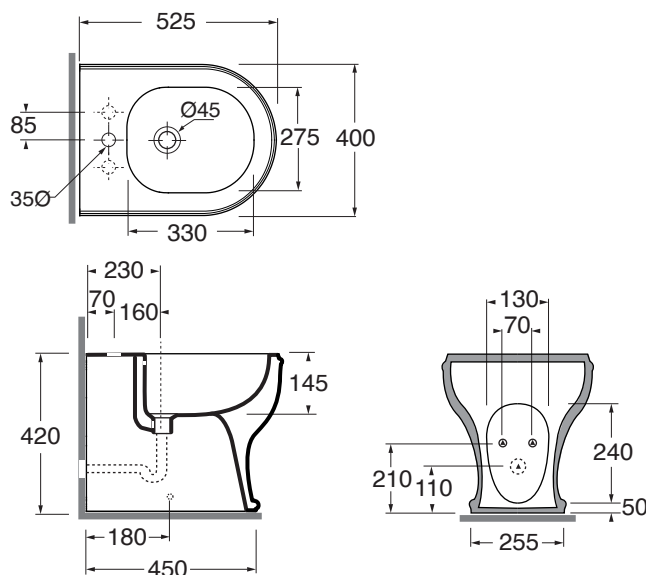

CHBIT000000M

sanitari terra 52/ floor mounted sanitary wares

codice
code

Bidet Charme a terra monoforo.
Charme floor standing bidet 1 tap hole

bianco lucido/ shiny white

CHBIT000000MBI

Bidet Charme a terra 3 fori.
Charme 3 tap holes bidet.

bianco lucido/ shiny white

CHBIT000000TBI

cm 52x40xh42

plt italy pz. 15, plt export pcs. 20

kg 26,5

scala/scale 1:20 dimensioni/dimensions in mm

Ceramica

Complementi/complements:

Codice
code

Piletta automatica con troppo pieno
Automatic waste system with over flow

PILTR

kg 0,5

TECHNICAL SHEET n°: 01	DESIGNER: LAUDANI & ROMANELLI	CODE: CHBIT000000M	Azzurra sanitari in ceramica S.p.a. via Civita Castellana snc 01030 Castel S.Elia (VT) - ITALY Tel.+39.0761 518155 Fax.+39.0761 514560	
SHEET FORMAT: A4	ISO	REVISION: 04	SCALE: 1:20	DATE: 27/03/2025
REGULATIONS: CE EN 14688 / EN35 / Dop-14528				
All the measurements respect the tolerances provided by the "AZZURRA QUALITY GUIDELINES".				