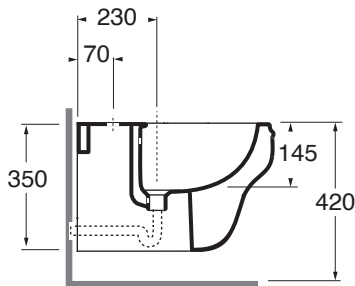

CHBKS000000M sanitari sospesi 52/wall hung sanitary wares

codice  
code

Bidet Charme monoforo sospeso.  
Charme wall-hung no hole bidet.

bianco lucido/shiny white

CHBKS000000MBI

cm 52x40xh35

plt italy pz. 15, plt export pcs. 20

kg 21,5

scala/scale 1:20 dimensioni/dimensions in mm

Ceramica

Complementi/complements:

Codice  
code

Codice  
code

Piletta automatica con troppo pieno  
Automatic waste system with over flow  
kg 0,5

PILTR

Fissaggio rapido per staffa universale  
Quick fastener for multipurpose bracket

IN DOTAZIONE  
INCLUDED

KIT 2000 CF

TECHNICAL SHEET n°: <b>01</b>	DESIGNER: <b>LAUDANI &amp; ROMANELLI</b>	CODE: <b>CHBKS000000M</b>	Azzurra sanitari in ceramica S.p.a. via Civita Castellana snc 01030 Castel S.Elia (VT) - ITALY Tel.+39.0761 518155 Fax.+39.0761 514560		
SHEET FORMAT: <b>A4</b>	ISO	REVISION: <b>04</b>	SCALE: <b>1:20</b>	DATE: <b>27/03/2025</b>	
REGULATIONS: <b>CE EN 14688 / EN31 / Dop-14688</b>					
All the measurements respect the tolerances provided by the "AZZURRA QUALITY GUIDELINES".					