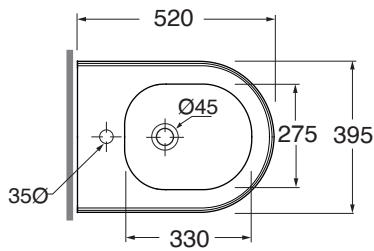

CHBKS000000M sanitari sospesi 52/wall hung sanitary wares

codice  
code

Bidet Charme monoforo sospeso.  
Charme wall-hung no hole bidet.

bianco lucido/shiny white

CHBKS000000MBI

cm 52x40xh35

plt italy pz. 15, plt export pcs. 20

kg 21,5

scala/scale 1:20 dimensioni/dimensions in mm

Ceramica

Complementi/complements:

Codice  
code

Codice  
code

Piletta automatica con troppo pieno  
Automatic waste system with over flow  
kg 0,5

PILTR

Fissaggio rapido per staffa universale  
Quick fastener for multipurpose bracket

IN DOTAZIONE  
INCLUDED

KIT 2000 CF

TECHNICAL SHEET n°: <b>01</b>	DESIGNER: <b>LAUDANI &amp; ROMANELLI</b>	CODE: <b>CHBKS000000M</b>	Azzurra sanitari in ceramica S.p.a. via Civita Castellana snc 01030 Castel S.Elia (VT) - ITALY Tel.+39.0761 518155 Fax.+39.0761 514560		
SHEET FORMAT: <b>A4</b>	ISO	REVISION: <b>04</b>	SCALE: <b>1:20</b>	DATE: <b>27/03/2025</b>	
REGULATIONS: <b>CE EN 14688 / EN31 / Dop-14688</b>					
All the measurements respect the tolerances provided by the "AZZURRA QUALITY GUIDELINES".					