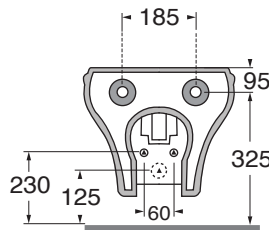

CHBKS000000M sanitari sospesi 52/wall hung sanitary wares

codice  
code

Bidet Charme monoforo sospeso.  
Charme wall-hung no hole bidet.

bianco lucido/shiny white

CHBKS000000MBI

cm 52x40xh35

plt italy pz. 15, plt export pcs. 20

kg 21,5

scala/scale 1:20 dimensioni/dimensions in mm

Ceramica

Complementi/complements:

Codice  
code

Codice  
code

Piletta automatica con troppo pieno  
Automatic waste system with over flow  
kg 0,5

PILTR

Fissaggio rapido per staffa universale  
Quick fastener for multipurpose bracket

IN DOTAZIONE  
INCLUDED

KIT 2000 CF

TECHNICAL SHEET n°: <b>01</b>	DESIGNER: <b>LAUDANI &amp; ROMANELLI</b>	CODE: <b>CHBKS000000M</b>	Azzurra sanitari in ceramica S.p.a. via Civita Castellana snc 01030 Castel S.Elia (VT) - ITALY Tel.+39.0761 518155 Fax.+39.0761 514560		
SHEET FORMAT: <b>A4</b>	ISO	REVISION: <b>04</b>	SCALE: <b>1:20</b>	DATE: <b>27/03/2025</b>	
REGULATIONS: <b>CE EN 14688 / EN31 / Dop-14688</b>					
All the measurements respect the tolerances provided by the "AZZURRA QUALITY GUIDELINES".					