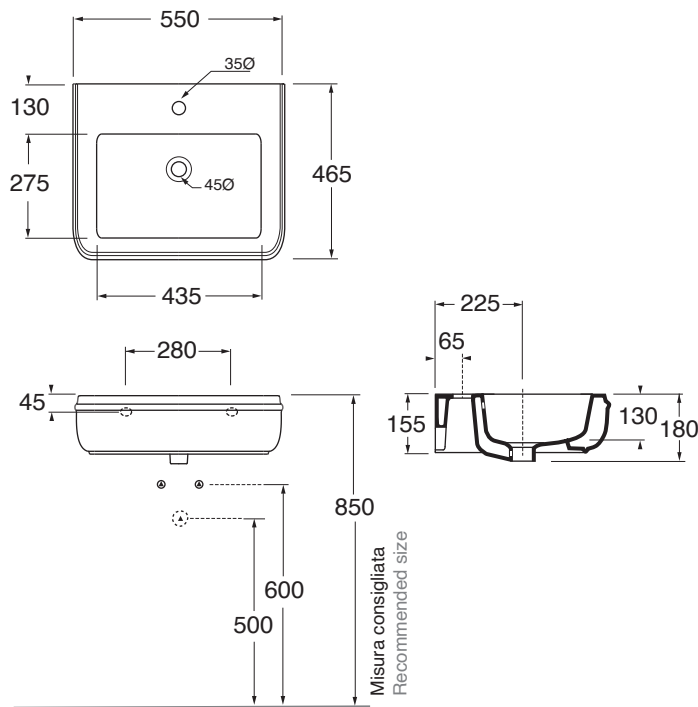

CHLP05546TOM lavabi/washbasins

codice
code

Lavabo Charme appoggio/sospeso mono foro cm 55x46.
Charme washbasin wall-hung/over-counter 1 tap hole cm 55x46.

bianco lucido/ shiny white

CHLP05546TOMBI

cm 55x46,5x18

plt italy pz. 26 , plt export pcs. 26

kg 15

scala/scale 1:20 dimensioni/dimensions in mm

Ceramica

Complementi/complements:

Codice
code

Piletta automatica con troppo pieno
Automatic waste system with over flow

kg 0,5

PILTR

TECHNICAL SHEET n°: 01	DESIGNER: LAUDANI & ROMANELLI	CODE: CHLP05546TOM	Azzurra sanitari in ceramica S.p.a. via Civita Castellana snc 01030 Castel S.Elia (VT) - ITALY Tel.+39.0761 518155 Fax.+39.0761 514560	
SHEET FORMAT: A4	ISO	REVISION: 01	SCALE: 1:20	DATE: 03/03/2025
REGULATIONS: CE EN 997/ EN33 / Dop-997				
All the measurements respect the tolerances provided by the "AZZURRA QUALITY GUIDELINES".				