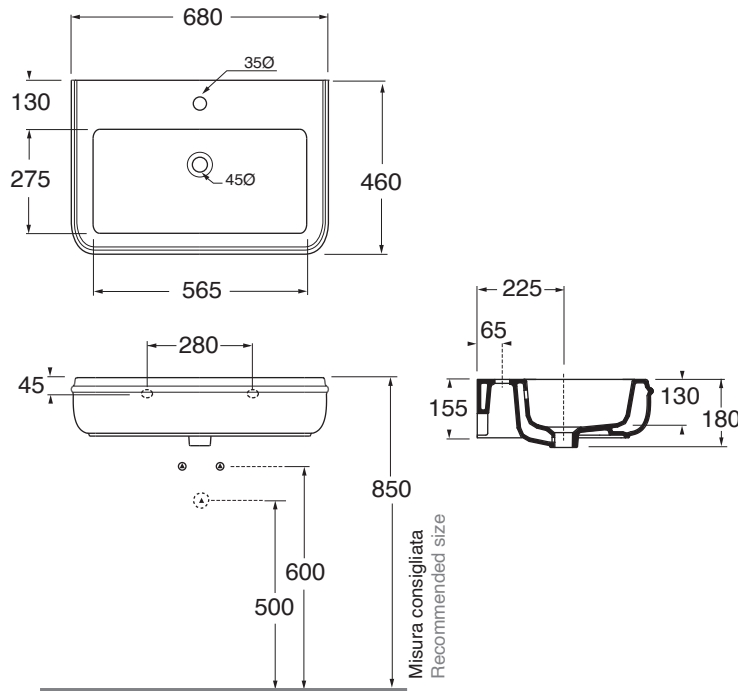

CHLP06846TOM lavabi/washbasins

codice
code

Lavabo Charme appoggio/sospeso mono foro cm 68x46.
Charme washbasin wall-hung/over-counter 1 tap hole cm 68x46.

bianco lucido/ shiny white

CHLP06846TOMBI

cm 68x46x18

plf italy pz. 14, plf export pcs. 28

kg 19

scala/scale 1:20 dimensioni/dimensions in mm

Ceramica

BI
bianco lucido
shiny white

Complementi/complements:

Codice
code

Piletta automatica con troppo pieno
Automatic waste system with over flow

kg 0,5

PILTR

TECHNICAL SHEET n°: 01	DESIGNER: LAUDANI & ROMANELLI	CODE: CHLP06846TOMBI	Azzurra sanitari in ceramica S.p.a. via Civita Castellana snc 01030 Castel S.Elia (VT) - ITALY Tel.+39.0761 518155 Fax.+39.0761 514560	
SHEET FORMAT: A4	ISO	REVISION: 01	SCALE: 1:20	DATE: 03/03/2025
REGULATIONS: CE EN 997/ EN33 / Dop-997				
All the measurements respect the tolerances provided by the "AZZURRA QUALITY GUIDELINES".				