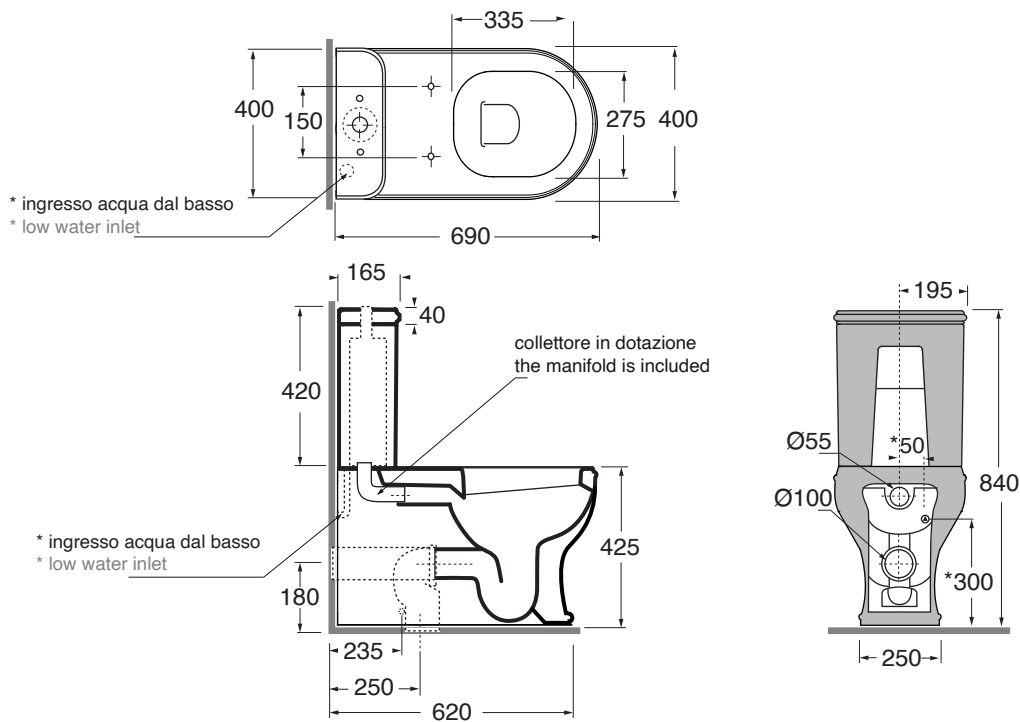

CHVCMPO000000 sanitari terra 52/floor mounted sanitary wares
 CHCSMB000000 cassetta monoblocco/ close coupled cistern

codice
code

Vaso Charme monoblocco con scarico a parete filo muro trasformabile a pavimento.
 Charme wall/floor trap close coupled back to wall wc.

bianco lucido/ shiny white

CHVCMPO00000BI

Cassetta Charme monoblocco.
 Charme close coupled cistern.

bianco lucido/ shiny white

CHCSMB000000BI

cm 69x40x84

plt italy pz. 6, plt export pcs.12

kg 38

scala/scale 1:20 dimensioni/dimensions in mm

Ceramica

Complementi/complements:

Codice
code

Curva tecnica per vaso e vaso monoblocco
 Technical bend for floor standing and
 close coupled wc

Codice
code

CVT

Sedile termoisolante avvolgente con chiusura frizionata
 Thermosetting soft close seat cover

B 1900 2F/40

TECHNICAL SHEET n°: 01	DESIGNER: LAUDANI & ROMANELLI	CODE: CHVCMPO00000BI CHCSMB000000BI	Azzurra sanitari in ceramica S.p.a. via Civita Castellana snc 01030 Castel S.Elia (VT) - ITALY Tel.+39.0761 518155 Fax.+39.0761 514560	
SHEET FORMAT: A4	ISO	REVISION: 04	SCALE: 1:20	DATE: 27/03/2025
REGULATIONS: CE EN 997/ EN33 / Dop-997 *				
All the measurements respect the tolerances provided by the "AZZURRA QUALITY GUIDELINES".				