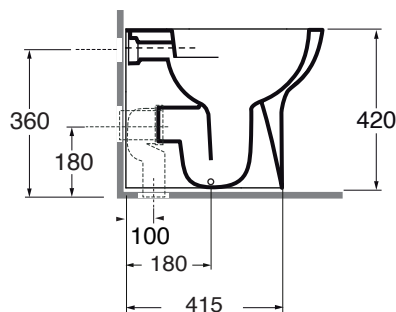

CKVCTPE00000

sanitari / sanitary wares

codice
code

Vaso terra CLICK easy clean
Easy clean wall trap Wc CLICK

bianco lucido/ shiny white

CKVCTPE00000BI

cm 52x35xh42

plt Italy pz. 24 - plt export pcs.20

kg 28

Tecnologie/technologies:

watersaving

easyclean

scala/scale 1:20 dimensioni/dimensions in mm

Complementi/complements:

Codice
code

Sedile termoindurente con chiusura frizionata.
Thermosetting soft close seat cover.

CLk 1800/F

TECHNICAL SHEET n°: 01	DESIGNER: OFFICINA AZZURRA	CODE: CKVCTPE00000	Azzurra sanitari in ceramica S.p.a. via Civita Castellana snc 01030 Castel S.Elia (VT) - ITALY Tel.+39.0761 518155 Fax.+39.0761 514560	
SHEET FORMAT: A4	ISO	REVISION: 02	SCALE: 1:20	DATE: 24/03/2025
REGULATIONS: CE EN 997/ EN33 / Dop-997 *				
All the measurements respect the tolerances provided by the "AZZURRA QUALITY GUIDELINES".				