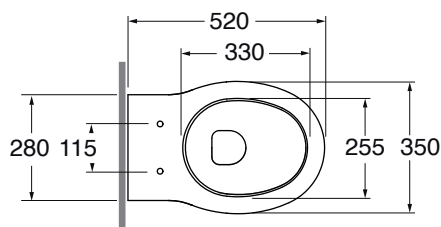

CKVCTPE00000

sanitari / sanitary wares

codice
code

Vaso terra CLICK easy clean
Easy clean wall trap Wc CLICK

bianco lucido/ shiny white

CKVCTPE00000BI

cm 52x35xh42

plt Italy pz. 24 - plt export pcs.20

kg 28

Tecnologie/technologies:

watersaving

easyclean

scala/scale 1:20 dimensioni/dimensions in mm

Complementi/complements:

Codice
code

Sedile termoindurente con chiusura frizionata.
Thermosetting soft close seat cover.

CLk 1800/F

TECHNICAL SHEET n°: 01	DESIGNER: OFFICINA AZZURRA	CODE: CKVCTPE00000	Azzurra sanitari in ceramica S.p.a. via Civita Castellana snc 01030 Castel S.Elia (VT) - ITALY Tel.+39.0761 518155 Fax.+39.0761 514560	
SHEET FORMAT: A4	ISO	REVISION: 02	SCALE: 1:20	DATE: 24/03/2025
REGULATIONS: CE EN 997/ EN33 / Dop-997 *				
All the measurements respect the tolerances provided by the "AZZURRA QUALITY GUIDELINES".				