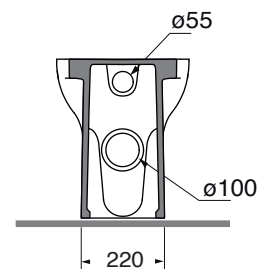

CKVCTPE00000

sanitari / sanitary wares

codice
code

Vaso terra CLICK easy clean
Easy clean wall trap Wc CLICK

bianco lucido/ shiny white

CKVCTPE00000BI

cm 52x35xh42

plt Italy pz. 24 - plt export pcs.20

kg 28

Tecnologie/technologies:

watersaving

easyclean

scala/scale 1:20 dimensioni/dimensions in mm

Complementi/complements:

Codice
code

Sedile termoindurente con chiusura frizionata.
Thermosetting soft close seat cover.

CLk 1800/F

TECHNICAL SHEET n°: 01	DESIGNER: OFFICINA AZZURRA	CODE: CKVCTPE00000	Azzurra sanitari in ceramica S.p.a. via Civita Castellana snc 01030 Castel S.Elia (VT) - ITALY Tel.+39.0761 518155 Fax.+39.0761 514560	
SHEET FORMAT: A4	ISO	REVISION: 02	SCALE: 1:20	DATE: 24/03/2025
REGULATIONS: CE EN 997/ EN33 / Dop-997 *				
All the measurements respect the tolerances provided by the "AZZURRA QUALITY GUIDELINES".				