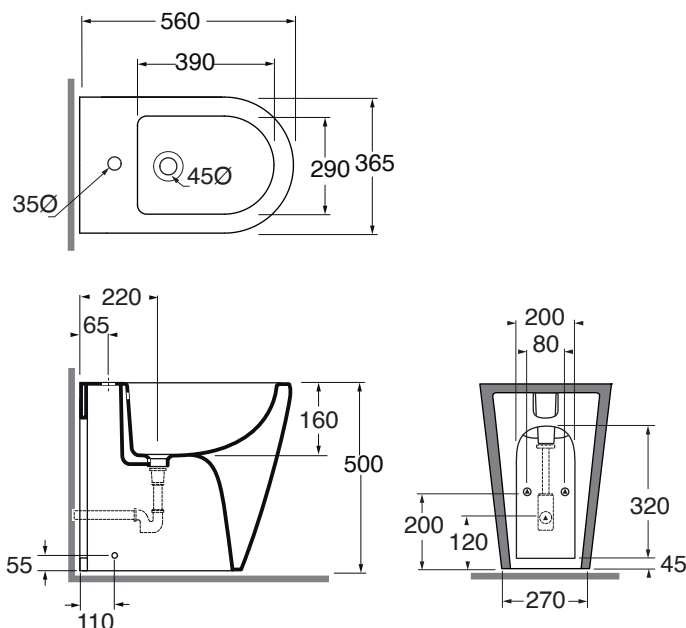

COMODA H 50

AZZURRA®

CMBIT005650M

sanitari terra/floor mounted sanitary wares

codice
code

Bidet Comoda a terra monoforo H50.
h50 Comoda floor standing bidet 1 tap hole.

bianco lucido/ shiny white

CMBIT005650MBI

cm 56x36,5xh50

pit Italy pz. 18 - pit export pcs. 20

kg 20

scala/scale 1:20 dimensioni/dimensions in mm

Ceramica

BI
bianco lucido
shiny white

Complementi/complements:

Codice
code

Codice
code

Piletta con tappo in ceramica
Ceramic drain

kg 0,5

PILCE

Piletta con tappo in ceramica click clack
Click clack free flow ceramic drain

kg 0,5

PILCK

TECHNICAL SHEET n°: 01	DESIGNER: OFFICINA AZZURRA	CODE: CMBIT005650M
SHEET FORMAT: A4	ISO	REVISION: 05
REGULATIONS: CE EN 14528 / EN35 / Dop-15528*	SCALE: 1:20	DATE: 17/03/2025
All the measurements respect the tolerances provided by the "AZZURRA QUALITY GUIDELINES".		