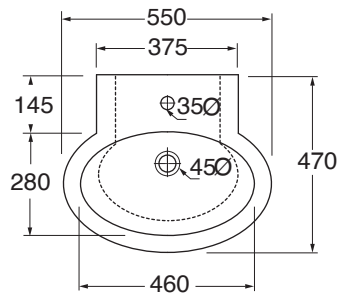

CMLS05547TOM

lavabi/washbasins

Lavabo Comoda 55 monoforo sospeso.
Comoda wall hung washbasin 55 1 tap hole.

codice
code

bianco lucido/shiny white

CMLS05547TOMBI

cm55x50xh16

plf italy pz. 16 - plf export pcs. 28

kg 13,5

scala/scale 1:20 dimensioni/dimensions in mm

Ceramica

bianco lucido
shiny white

Complementi/complements:

codice
code

codice
code

Piletta con tappo in ceramica
Free flow ceramic drain
kg 0,5

PILCE

Piletta con tappo in ceramica click clack
Click clack free flow ceramic drain
kg 0,5

PILCK

TECHNICAL SHEET n°: 01	DESIGNER: OFFICINA AZZURRA	CODE: CMLS05547TOM	Azzurra sanitari in ceramica S.p.a. via Civita Castellana snc 01030 Castel S.Elia (VT) - ITALY Tel.+39.0761 518155 Fax.+39.0761 514560		
SHEET FORMAT: A4	ISO	REVISION: 06	SCALE: 1:20	DATE: 18/03/2025	
REGULATIONS: CE EN 14688 / EN31 / Dop-14688					
All the measurements respect the tolerances provided by the "AZZURRA QUALITY GUIDELINES".					