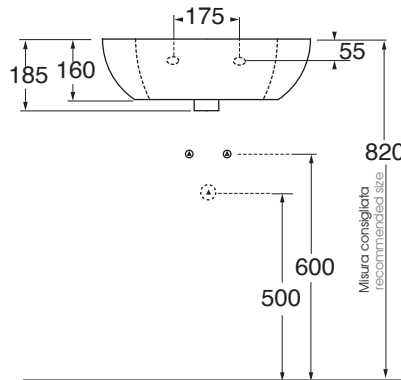

CMLS05547TOM

lavabi/washbasins

Lavabo Comoda 55 monoforo sospeso.
Comoda wall hung washbasin 55 1 tap hole.

codice
code

bianco lucido/shiny white

CMLS05547TOMBI

cm55x50xh16

plf italy pz. 16 - plf export pcs. 28

kg 13,5

scala/scale 1:20 dimensioni/dimensions in mm

Ceramica

bianco lucido
shiny white

Complementi/complements:

codice
code

codice
code

Piletta con tappo in ceramica
Free flow ceramic drain
kg 0,5

PILCE

Piletta con tappo in ceramica click clack
Click clack free flow ceramic drain
kg 0,5

PILCK

TECHNICAL SHEET n°: 01	DESIGNER: OFFICINA AZZURRA	CODE: CMLS05547TOM	Azzurra sanitari in ceramica S.p.a. via Civita Castellana snc 01030 Castel S.Elia (VT) - ITALY Tel.+39.0761 518155 Fax.+39.0761 514560		
SHEET FORMAT: A4	ISO	REVISION: 06	SCALE: 1:20	DATE: 18/03/2025	
REGULATIONS: CE EN 14688 / EN31 / Dop-14688					
All the measurements respect the tolerances provided by the "AZZURRA QUALITY GUIDELINES".					