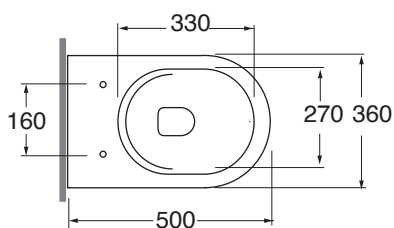

CMVCTPE50000

EASY CLEAN terra/ EASY CLEAN sanitary floor

codice  
code

Vaso Comoda con scarico a parete Easy Clean.  
Wc Comoda floor standing Easy Clean.

bianco lucido/shiny white

CMVCTPE50000BI

cm 50x36xh42

plt Italy pz. 15 - plt export pcs. 20

kg 27

Tecnologie/technologies:

watersaving

easyclean

scala/scale 1:20 dimensioni/dimensions in mm

Ceramica

bianco lucido  
shiny white

Curva tecnica per vaso normale e monoblocco  
Technical bend for standing and close coupled wc

CVT

TECHNICAL SHEET n°: <b>01</b>	DESIGNER: <b>OFFICINA AZZURRA</b>	CODE: <b>CMVCTPE50000</b>	Azzurra sanitari in ceramica S.p.a. via Civita Castellana snc 01030 Castel S. Elia (VT) - ITALY Tel.+39.0761 518155 Fax.+39.0761 514560		
SHEET FORMAT: <b>A4</b>	ISO	REVISION: <b>01</b>	SCALE: <b>1:20</b>	DATE: <b>18/03/2025</b>	
REGULATIONS: <b>CE EN 997/ EN33 / Dop-997 *</b>					
All the measurements respect the tolerances provided by the "AZZURRA QUALITY GUIDELINES".					