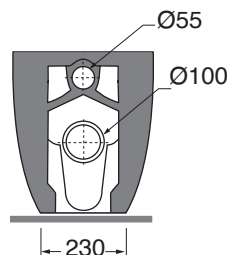

CMVCTPE50000

EASY CLEAN terra/ EASY CLEAN sanitary floor

codice  
code

Vaso Comoda con scarico a parete Easy Clean.  
Wc Comoda floor standing Easy Clean.

bianco lucido/shiny white

CMVCTPE50000BI

cm 50x36xh42

plt Italy pz. 15 - plt export pcs. 20

kg 27

Tecnologie/technologies:

watersaving

easyclean

scala/scale 1:20 dimensioni/dimensions in mm

Ceramica

bianco lucido  
shiny white

Curva tecnica per vaso normale e monoblocco  
Technical bend for standing and close coupled wc

CVT

TECHNICAL SHEET n°: <b>01</b>	DESIGNER: <b>OFFICINA AZZURRA</b>	CODE: <b>CMVCTPE50000</b>	Azzurra sanitari in ceramica S.p.a. via Civita Castellana snc 01030 Castel S. Elia (VT) - ITALY Tel.+39.0761 518155 Fax.+39.0761 514560		
SHEET FORMAT: <b>A4</b>	ISO	REVISION: <b>01</b>	SCALE: <b>1:20</b>	DATE: <b>18/03/2025</b>	
REGULATIONS: <b>CE EN 997/ EN33 / Dop-997 *</b>					
All the measurements respect the tolerances provided by the "AZZURRA QUALITY GUIDELINES".					