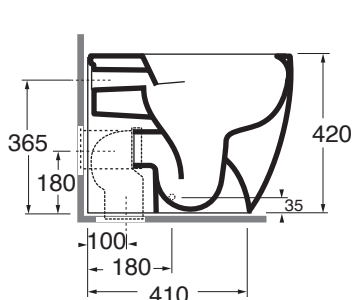

CMVCTPE50000

EASY CLEAN terra/ EASY CLEAN sanitary floor

codice  
code

Vaso Comoda con scarico a parete Easy Clean.  
Wc Comoda floor standing Easy Clean.

bianco lucido/shiny white

CMVCTPE50000BI

cm 50x36xh42

plt Italy pz. 15 - plt export pcs. 20

kg 27

Tecnologie/technologies:

watersaving

easyclean

scala/scale 1:20 dimensioni/dimensions in mm

Ceramica

bianco lucido  
shiny white

Curva tecnica per vaso normale e monoblocco  
Technical bend for standing and close coupled wc

CVT

TECHNICAL SHEET n°: <b>01</b>	DESIGNER: <b>OFFICINA AZZURRA</b>	CODE: <b>CMVCTPE50000</b>	Azzurra sanitari in ceramica S.p.a. via Civita Castellana snc 01030 Castel S. Elia (VT) - ITALY Tel.+39.0761 518155 Fax.+39.0761 514560		
SHEET FORMAT: <b>A4</b>	ISO	REVISION: <b>01</b>	SCALE: <b>1:20</b>	DATE: <b>18/03/2025</b>	
REGULATIONS: <b>CE EN 997/ EN33 / Dop-997 *</b>					
All the measurements respect the tolerances provided by the "AZZURRA QUALITY GUIDELINES".					