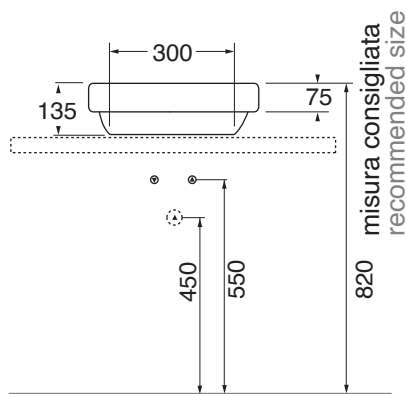

ELLG045400S0

lavabi/ washbasin

codice
code

Lavabo SOFT semincasso/appoggio cm 45x40.
Soft inset/over-counter washbasin cm45x40.

bianco lucido/ shiny white

ELLG045400S0BI

CM 45X40XH13,5

plt Italy pz. 24 - plt export pcs. 50

kg 11

scala/scale 1:20 dimensioni/dimensions in mm

Ceramica

Complementi/complements:

Codice
code

Codice
code

Piletta con tappo in ceramica.
Free flow ceramic drain.
kg 0,5

PILCE

Piletta con tappo in ceramica click clack
Click clack free flow ceramic drain
kg 0,5

PILCK

TECHNICAL SHEET n°: 01	DESIGNER: OFFICINA AZZURRA	CODE: ELLG045400S0	Azzurra sanitari in ceramica S.p.a. via Civita Castellana snc 01030 Castel S.Elia (VT) - ITALY Tel. +39.0761 518155 Fax. +39.0761 514560	
SHEET FORMAT: A4	ISO	REVISION: 06	SCALE: 1:20	DATE: 24/03/2025
REGULATIONS: CE EN 14688 / EN31 / Dop-14688				
All the measurements respect the tolerances provided by the "AZZURRA QUALITY GUIDELINES".				