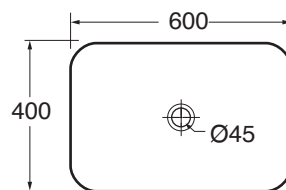

ELLG060400S0

lavabi/ washbasin

codice
code

Lavabo SOFT semincasso/appoggio cm 60x40.
Soft inset/over-counter washbasin cm60x40.

bianco lucido/ shiny white

ELLG060400S0BI

CM 60X40XH13,5

plt Italy pz. 20 - plt export pcs. 40

kg 12

scala/scale 1:20 dimensioni/dimensions in mm

Ceramica

bianco lucido
shiny white

Complementi/complements:

Codice
code

Piletta con tappo in ceramica.
Free flow ceramic drain.
kg 0,5

PILCE

Codice
code

Piletta con tappo in ceramica click click
Click click free flow ceramic drain
kg 0,5

PILCK

TECHNICAL SHEET n°: 01	DESIGNER: OFFICINA AZZURRA	CODE: ELLG060400S0
SHEET FORMAT: A4	REVISION: 06	DATE: 24/03/2025
REGULATIONS: CE EN 14688 / EN31 / Dop-14688		
All the measurements respect the tolerances provided by the "AZZURRA QUALITY GUIDELINES".		