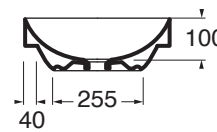

ELLG060400S0

lavabi/ washbasin

codice
code

Lavabo SOFT semincasso/appoggio cm 60x40.
Soft inset/over-counter washbasin cm60x40.

bianco lucido/ shiny white

ELLG060400S0BI

CM 60X40XH13,5

plt Italy pz. 20 - plt export pcs. 40

kg 12

scala/scale 1:20 dimensioni/dimensions in mm

Ceramica

bianco lucido
shiny white

Complementi/complements:

Codice
code

Piletta con tappo in ceramica.
Free flow ceramic drain.
kg 0,5

PILCE

Codice
code

Piletta con tappo in ceramica click click
Click click free flow ceramic drain
kg 0,5

PILCK

TECHNICAL SHEET n°: 01	DESIGNER: OFFICINA AZZURRA	CODE: ELLG060400S0
SHEET FORMAT: A4	REVISION: 06	DATE: 24/03/2025
REGULATIONS: CE EN 14688 / EN31 / Dop-14688		
All the measurements respect the tolerances provided by the "AZZURRA QUALITY GUIDELINES".		