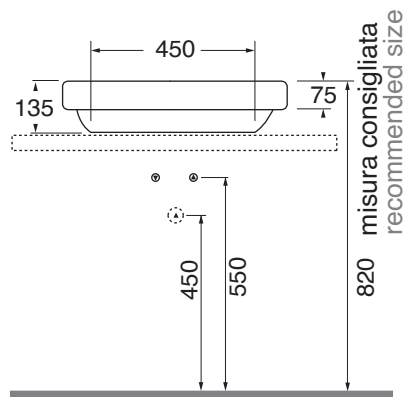

ELLG060400S0

lavabi/ washbasin

codice
code

Lavabo SOFT semincasso/appoggio cm 60x40.
Soft inset/over-counter washbasin cm60x40.

bianco lucido/ shiny white

ELLG060400S0BI

CM 60X40XH13,5

plt Italy pz. 20 - plt export pcs. 40

kg 12

scala/scale 1:20 dimensioni/dimensions in mm

Ceramica

bianco lucido
shiny white

Complementi/complements:

Codice
code

Piletta con tappo in ceramica.
Free flow ceramic drain.
kg 0,5

PILCE

Codice
code

Piletta con tappo in ceramica click click
Click click free flow ceramic drain
kg 0,5

PILCK

TECHNICAL SHEET n°: 01	DESIGNER: OFFICINA AZZURRA	CODE: ELLG060400S0
SHEET FORMAT: A4	REVISION: 06	DATE: 24/03/2025
REGULATIONS: CE EN 14688 / EN31 / Dop-14688		
All the measurements respect the tolerances provided by the "AZZURRA QUALITY GUIDELINES".		