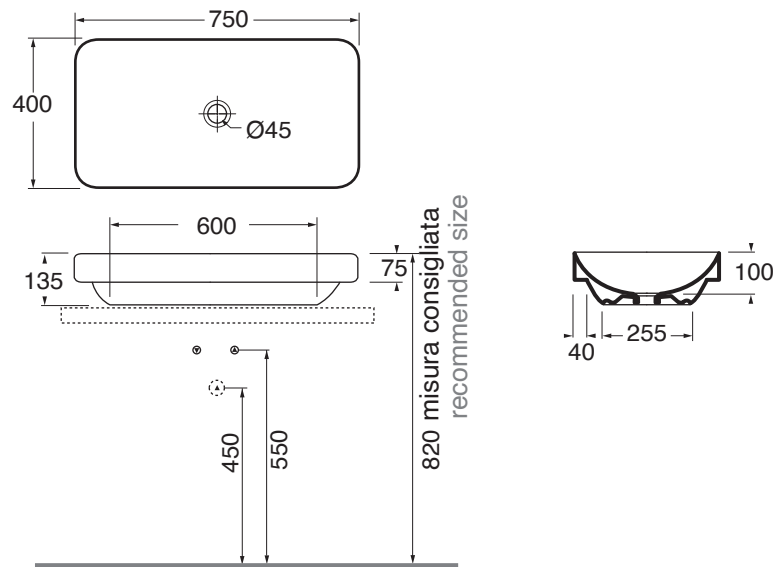

ELLG075400S0

lavabi/ washbasin

codice  
code

Lavabo SOFT semincasso/appoggio cm 75x40.  
Soft inset/over-counter washbasin cm75x40.

bianco lucido/ shiny white

ELLG075400S0BI

CM 75X40XH13,5

plt Italy pz. 14 - plt export pcs. 28

kg 15,5

scala/scale 1:20 dimensioni/dimensions in mm

Ceramica

Complementi/complements:

Piletta con tappo in ceramica.  
Free flow ceramic drain.  
kg 0,5

PILCE

Piletta con tappo in ceramica click clack  
Click clack free flow ceramic drain  
kg 0,5

Codice  
code  
PILCK

TECHNICAL SHEET n°: <b>01</b>	DESIGNER: <b>OFFICINA AZZURRA</b>	CODE: <b>ELLG075400S0</b>	Azzurra sanitari in ceramica S.p.a. via Civita Castellana snc 01030 Castel S.Elia (VT) - ITALY Tel.+39.0761 518155 Fax.+39.0761 514560	
SHEET FORMAT: <b>A4</b>	ISO	REVISION: <b>06</b>	SCALE: <b>1:20</b>	DATE: <b>24/03/2025</b>
REGULATIONS: <b>CE EN 14688 / EN31 / Dop-14688</b>				
All the measurements respect the tolerances provided by the "AZZURRA QUALITY GUIDELINES".				