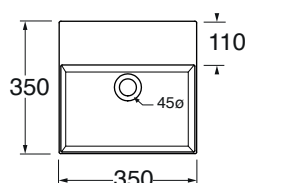

ELLP035350Q0

lavabi/ washbasin

codice  
code

Lavabo SQUARED cm 35x35 appoggio/sospeso .  
Squared cm 35x35 over counter/wall-hung washbasin.

bianco lucido/shiny white

ELLP035350QMBI

finiture COLORS 1250 /COLORS 1250° finishing

cm 35X35XH12,5

plt Italy pz. 24 - plt export pcs. 50

kg 9,5

misura consigliata  
recommended size

scala/scale 1:20 dimensioni/dimensions in mm

Gamma di colori disponibile per lavabo e pilette in ceramica  
Color range available for washbasins and ceramic drain cap