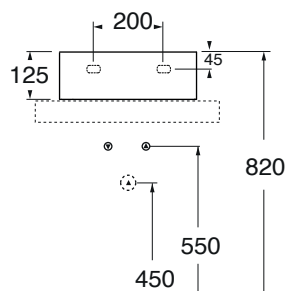

ELLP035350Q0

lavabi/ washbasin

codice  
code

Lavabo SQUARED cm 35x35 appoggio/sospeso .  
Squared cm 35x35 over counter/wall-hung washbasin.

bianco lucido/shiny white

ELLP035350QMBI

finiture COLORS 1250 /COLORS 1250° finishing

cm 35X35XH12,5

plt Italy pz. 24 - plt export pcs. 50

kg 9,5

misura consigliata  
recommended size

scala/scale 1:20 dimensioni/dimensions in mm

Gamma di colori disponibile per lavabo e pilette in ceramica  
Color range available for washbasins and ceramic drain cap

TECHNICAL SHEET n°: <b>01</b>	DESIGNER: <b>OFFICINA AZZURRA</b>	CODE: <b>ELLP035350Q0</b>
SHEET FORMAT: <b>A4</b>	ISO	REVISION: <b>08</b>
REGULATIONS: <b>CE EN 14688 / EN31 / Dop-14688</b>	SCALE: <b>1:20</b>	DATE: <b>25/03/2025</b>
All the measurements respect the tolerances provided by the "AZZURRA QUALITY GUIDELINES".		