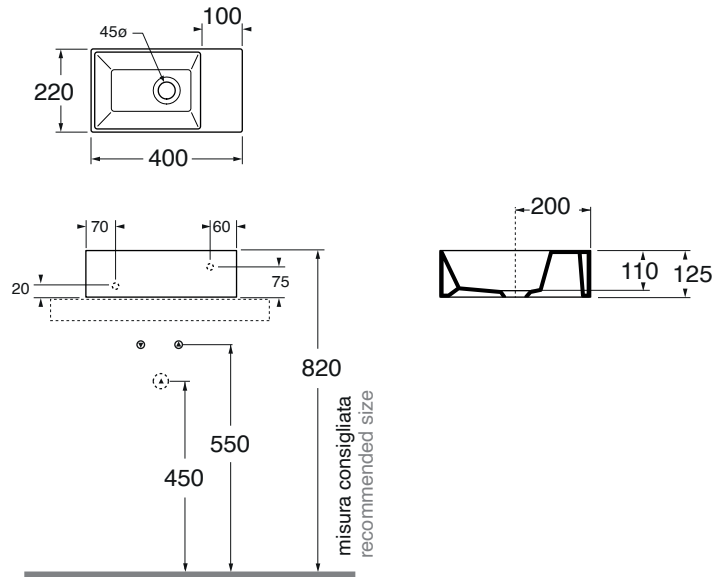

ELLP04022RQ0CT

ELLP04022RQ0CA

(Specificare il colore al momento dell'ordine/Specify the color when ordering)

CM 40x22XH12,5

plf Italy pz. 40- plf export pcs. 90

kg 7,5

scala/scale 1:20 dimensioni/dimensions in mm

PILCE

kg 0,5

Codice
code

Piletta con tappo in ceramica click clack
Click clack free flow ceramic drain

PILCK

kg 0,5

TECHNICAL SHEET n°: 01	DESIGNER: OFFICINA AZZURRA	CODE: ELLP04022RQ0
SHEET FORMAT: A4	REVISION: 02	DATE: 24/03/2025
REGULATIONS: CE EN 14688 / EN31 / Dop-14688		
All the measurements respect the tolerances provided by the "AZZURRA QUALITY GUIDELINES".		