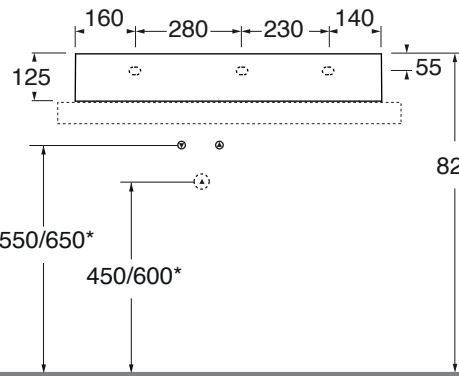

ELLP08146RQ0

lavabi/ washbasin

codice
code

Lavabo SQUARED cm 81x46 DX da appoggio/sospeso senza foro.
Squared cm 81x46 right over counter/wall-hung no hole washbasin.

bianco lucido/shiny white

ELLP08146RQ0BI

cm 81x46XH12,5

plt Italy pz. 14 - plt export pcs. 28

kg 21,5

* 600/650: misura per istallazione mobili CROMA e SQUARED
* 600/650: heights for CROMA and SQUARED furniture installation

scala/scale 1:20 dimensioni/dimensions in mm