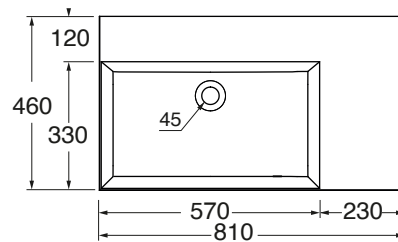

ELLP08146RQ0

lavabi/ washbasin

codice
code

Lavabo SQUARED cm 81x46 DX da appoggio/sospeso senza foro.
Squared cm 81x46 right over counter/wall-hung no hole washbasin.

bianco lucido/shiny white

ELLP08146RQ0BI

cm 81x46XH12,5

plt Italy pz. 14 - plt export pcs. 28

kg 21,5

* 600/650: misura per istallazione mobili CROMA e SQUARED
* 600/650: heights for CROMA and SQUARED furniture installation

scala/scale 1:20 dimensioni/dimensions in mm