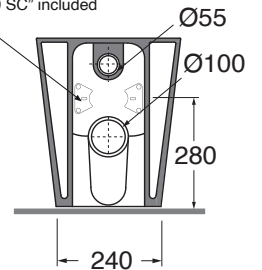

FMVCTPE00000BI

FMVCTPE00000

FMVCTPE00000... CT/CE/CA...

FMVCTPE00000

FMVCTPE00000... PS/SA/SS...

cm 54x37xh42

plt italy pz. 15 - plt export pcs.20

kg 28,5

Tecnologie/technologies:

fissaggio in dotazione ART. "KIT 2000 SC"
fixing kit "KIT 2000 SC" included

scala/scale 1:20 dimensioni/dimensions in mm

Gamma di colori disponibile per vaso e sedile
Color range available for wc and wrapove