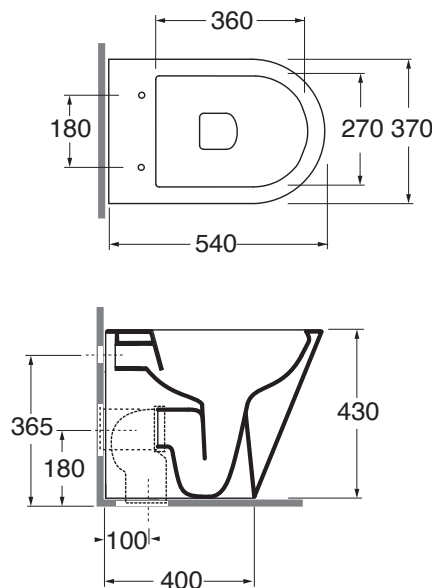

FMVCTPE00000BI

FMVCTPE00000

FMVCTPE00000... CT/CE/CA...

FMVCTPE00000

FMVCTPE00000... PS/SA/SS...

cm 54x37xh42

plt italy pz. 15 - plt export pcs.20

kg 28,5

Tecnologie/technologies:

fissaggio in dotazione ART. "KIT 2000 SC"
fixing kit "KIT 2000 SC" included

scala/scale 1:20 dimensioni/dimensions in mm

Gamma di colori disponibile per vaso e sedile
Color range available for wc and wrapove