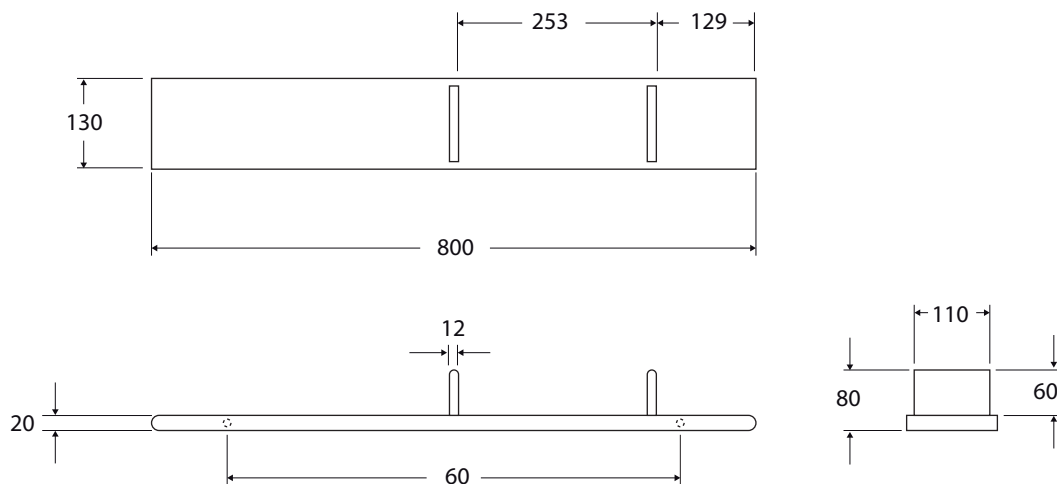

FRM80VB

rovere naturale/ natural oak

FRM80TR

cm 80x13xh8

plt Italy pz.1 - plt export pcs.1

kg 2

scala/scale 1:10 dimensioni/dimensions in mm

Gamma di colori disponibile  
Color range available

antracite  
anthracite

rovere  
oak

TECHNICAL SHEET n°: 01	DESIGNER: DIEGO GRANDI	CODE: FRM80			Azzurra sanitari in ceramica S.p.a. via Civita Castellana snc 01030 Castel S.Elia (VT) - ITALY Tel.+39.0761 518155 Fax.+39.0761 514560
SHEET FORMAT: A4	ISO	REVISION: 03	SCALE: 1:10	DATE: 01/04/2025	
REGULATIONS					
All the measurements respect the tolerances provided by the "AZZURRA QUALITY GUIDELINES".					