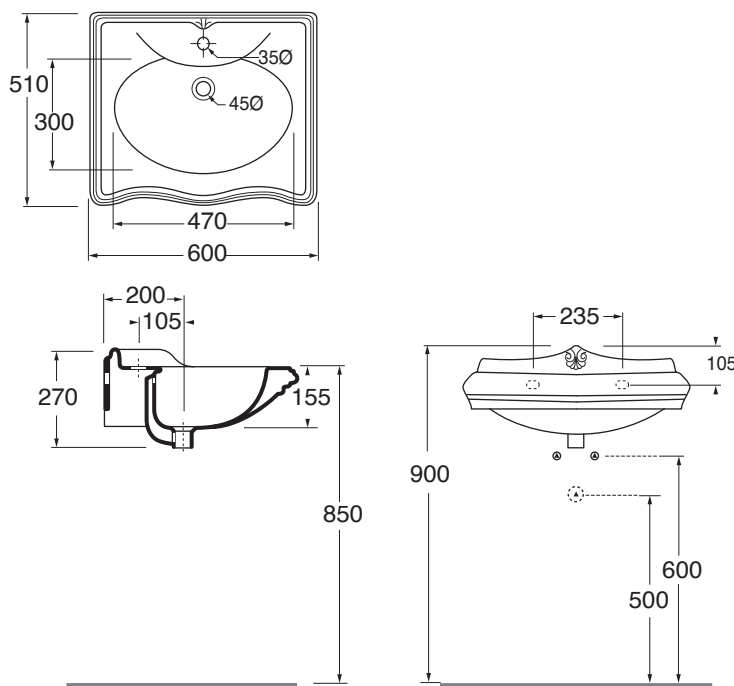

JULS0605100M

JUBILAEUM lavabi/washbasins

codice
code

Lavabo Jubilaeum sospeso/appoggio mono foro cm 60x51
Jubilaeum washbasin wall-hung/over-counter 1 taphole cm 60x51

bianco lucido/ shiny white

JULS0605100MBI

cm 60x51xh27

plf italy pz. 12 - plf export pcs. 20

kg 19

scala/scale 1:20 dimensioni/dimensions in mm

Ceramica

BI
bianco lucido
shiny white

Complementi/complements:

Codice
code

Piletta automatica con troppo pieno
Automatic waste system with over flow

kg 0,5

PILTR

TECHNICAL SHEET n°: 01	DESIGNER: OFFICINA AZZURRA	CODE: JULS0605100M	Azzurra sanitari in ceramica S.p.a. via Civita Castellana snc 01030 Castel S.Elia (VT) - ITALY Tel.+39.0761 518155 Fax.+39.0761 514560	
SHEET FORMAT: A4	ISO	REVISION: 02	SCALE: 1:20	DATE: 03/03/2025
REGULATIONS: CE EN 997/ EN33 / Dop-997				
All the measurements respect the tolerances provided by the "AZZURRA QUALITY GUIDELINES".				