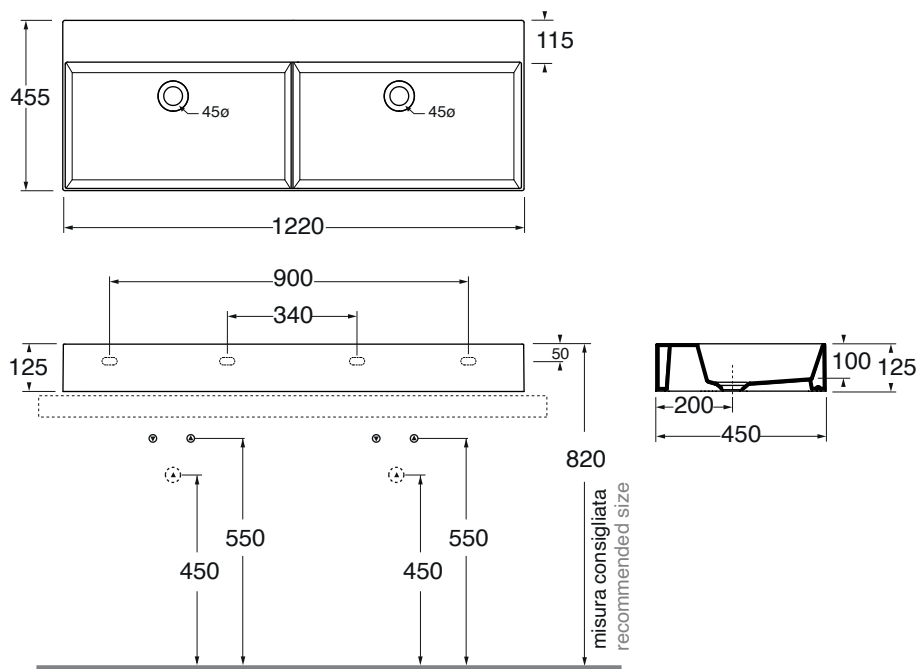

ELEGANCE squared

AZZURRA®

ELLP12245DQ0

lavabi/ washbasin

codice
code

Lavabo SQUARED cm 122x45 da appoggio/sospeso doppia vasca senza foro.
Squared cm 122x45 over counter/wall-hung double sink no hole washbasin.

bianco lucido/shiny white

ELLP12245DQ0BI

cm 122x45XH12,5

plt Italy pz. 10 - plt export pcs. 17

kg 30

scala/scale 1:20 dimensioni/dimensions in mm

Ceramica

Complementi/complements:

Codice
code

SQPU/102

TECHNICAL SHEET n°: 01	DESIGNER: OFFICINA AZZURRA	CODE: ELLP12245DQ0	Azzurra sanitari in ceramica S.p.a. via Civita Castellana snc 01030 Castel S.Elia (VT) - ITALY Tel.+39.0761 518155 Fax.+39.0761 514560	
SHEET FORMAT: A4	ISO	REVISION: 06	SCALE: 1:20	DATE: 25/03/2025
REGULATIONS: CE EN 14688 / EN31 / Dop-14688				
All the measurements respect the tolerances provided by the "AZZURRA QUALITY GUIDELINES".				