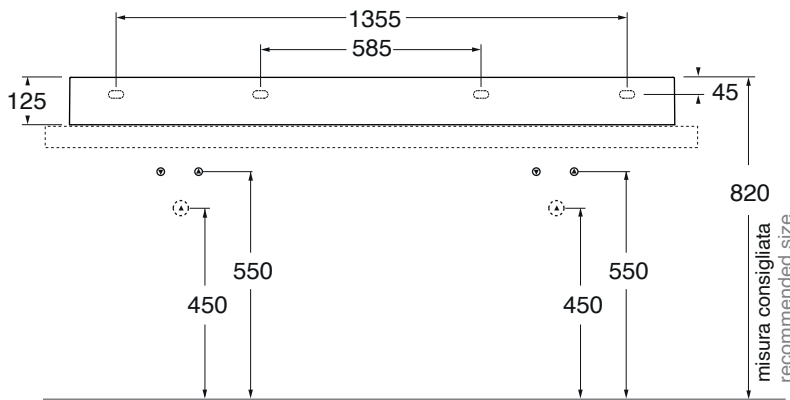

ELEGANCE squared

AZZURRA®

ELLP16146DQ0

lavabi/ washbasin

codice
code

Lavabo SQUARED cm 161x46 da appoggio/sospeso doppia vasca senza fori.
Squared cm 161x46 over counter/wall-hung double sink no holes washbasin.

bianco lucido/shiny white

ELLP16146DQ0BI

cm 161x46XH12,5

plf Italy pz. 10 - plf export pcs. 10

kg 41

scala/scale 1:20 dimensioni/dimensions in mm

Ceramica

Complementi/complements:

Codice
code

SQPU/60

TECHNICAL SHEET n°: 01	DESIGNER: OFFICINA AZZURRA	CODE: ELLP16146DQ0
SHEET FORMAT: A4	ISO	REVISION: 05
REGULATIONS: CE EN 14688 / EN31 / Dop-14688		SCALE: 1:20
All the measurements respect the tolerances provided by the "AZZURRA QUALITY GUIDELINES".		DATE: 25/03/2025