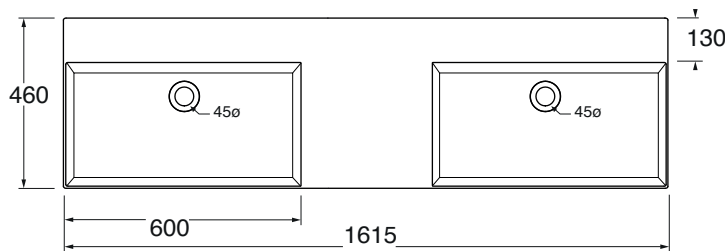

ELEGANCE squared

AZZURRA®

ELLP16146DQ0

lavabi/ washbasin

codice
code

Lavabo SQUARED cm 161x46 da appoggio/sospeso doppia vasca senza fori.
Squared cm 161x46 over counter/wall-hung double sink no holes washbasin.

bianco lucido/shiny white

ELLP16146DQ0BI

cm 161x46XH12,5

plf Italy pz. 10 - plf export pcs. 10

kg 41

scala/scale 1:20 dimensioni/dimensions in mm

Ceramica

Complementi/complements:

Codice
code

SQPU/60

TECHNICAL SHEET n°: 01	DESIGNER: OFFICINA AZZURRA	CODE: ELLP16146DQ0
SHEET FORMAT: A4	ISO	REVISION: 05
REGULATIONS: CE EN 14688 / EN31 / Dop-14688		SCALE: 1:20
All the measurements respect the tolerances provided by the "AZZURRA QUALITY GUIDELINES".		DATE: 25/03/2025