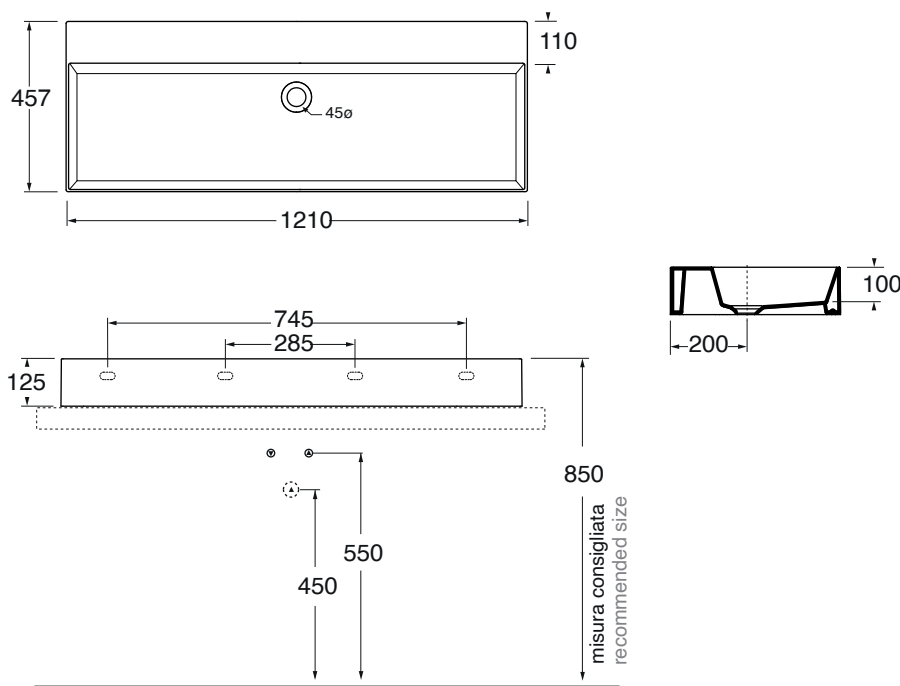

ELEGANCE squared

AZZURRA®

ELLP122450Q0

lavabi/ washbasin

codice
code

Lavabo SQUARED cm 122x45 da appoggio/sospeso.
Squared cm 122x45 over counter/wall-hung washbasin.

bianco lucido/ shiny white

ELLP122450Q0BI

CM 122x45XH12,5

plf Italy pz. 10 - plf export pcs. 17

kg 30

scala/scale 1:20 dimensioni/dimensions in mm

Ceramica

Complementi/complements:

Codice
code

Codice
code

SQPU/102

TECHNICAL SHEET n°: 01	DESIGNER: OFFICINA AZZURRA	CODE: ELLP122450Q0	Azzurra sanitari in ceramica S.p.a. via Civita Castellana snc 01030 Castel S. Elia (VT) - ITALY Tel.+39.0761 518155 Fax.+39.0761 514560	
SHEET FORMAT: A4	ISO	REVISION: 05	SCALE: 1:20	DATE: 24/03/2025
REGULATIONS: CE EN 14688 / EN31 / Dop-14688				
All the measurements respect the tolerances provided by the "AZZURRA QUALITY GUIDELINES".				