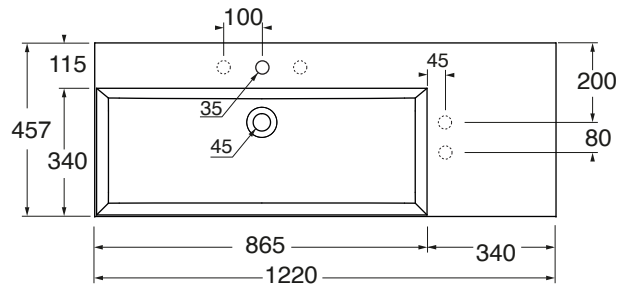

ELEGANCE squared

AZZURRA®

ELLP12246RQM

lavabi/ washbasin

Lavabo SQUARED cm 122x46 DX da appoggio/sospeso monoforo.
Squared cm 122x46 RIGHT over counter/wall-hung 1 tap hole washbasin.

bianco lucido/shiny white

codice
code

ELLP12246RQMBI

CM 122x46XH12,5

plt Italy pz. 10 - plt export pcs. 17

kg 31

scala/scale 1:20 dimensioni/dimensions in mm

Ceramica

Complementi/complements:

Codice
code

SQPU/102

TECHNICAL SHEET n°: 01	DESIGNER: OFFICINA AZZURRA	CODE: ELLP12246RQM	Azzurra sanitari in ceramica S.p.a. via Civita Castellana snc 01030 Castel S.Elia (VT) - ITALY Tel.+39.0761 518155 Fax.+39.0761 514560		
SHEET FORMAT: A4	ISO	REVISION: 06	SCALE: 1:20	DATE: 25/02/2025	
REGULATIONS: CE EN 14688 / EN31 / Dop-14688					
All the measurements respect the tolerances provided by the "AZZURRA QUALITY GUIDELINES".					