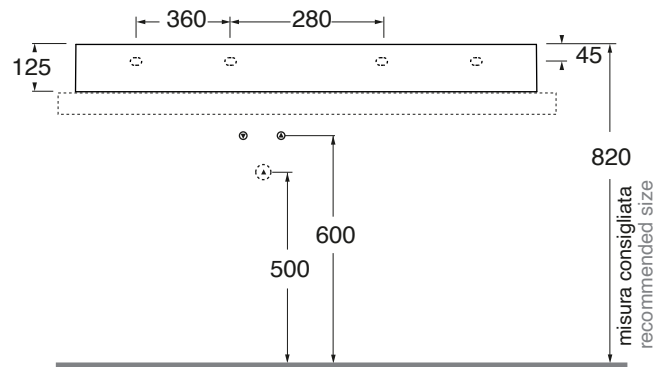

ELEGANCE squared

AZZURRA®

ELLP12246RQM

lavabi/ washbasin

Lavabo SQUARED cm 122x46 DX da appoggio/sospeso monoforo.
Squared cm 122x46 RIGHT over counter/wall-hung 1 tap hole washbasin.

bianco lucido/shiny white

codice
code

ELLP12246RQMBI

CM 122x46XH12,5

plt Italy pz. 10 - plt export pcs. 17

kg 31

scala/scale 1:20 dimensioni/dimensions in mm

Ceramica

Complementi/complements:

Codice
code

SQPU/102

TECHNICAL SHEET n°: 01	DESIGNER: OFFICINA AZZURRA	CODE: ELLP12246RQM	Azzurra sanitari in ceramica S.p.a. via Civita Castellana snc 01030 Castel S.Elia (VT) - ITALY Tel.+39.0761 518155 Fax.+39.0761 514560		
SHEET FORMAT: A4	ISO	REVISION: 06	SCALE: 1:20	DATE: 25/02/2025	
REGULATIONS: CE EN 14688 / EN31 / Dop-14688					
All the measurements respect the tolerances provided by the "AZZURRA QUALITY GUIDELINES".					