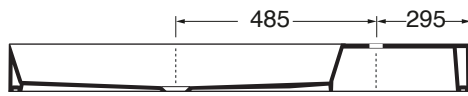

ELEGANCE squared

AZZURRA®

ELLP12246RQM

lavabi/ washbasin

Lavabo SQUARED cm 122x46 DX da appoggio/sospeso monoforo.
Squared cm 122x46 RIGHT over counter/wall-hung 1 tap hole washbasin.

bianco lucido/shiny white

codice
code

ELLP12246RQMBI

CM 122x46XH12,5

plt Italy pz. 10 - plt export pcs. 17

kg 31

scala/scale 1:20 dimensioni/dimensions in mm

Ceramica

Complementi/complements: