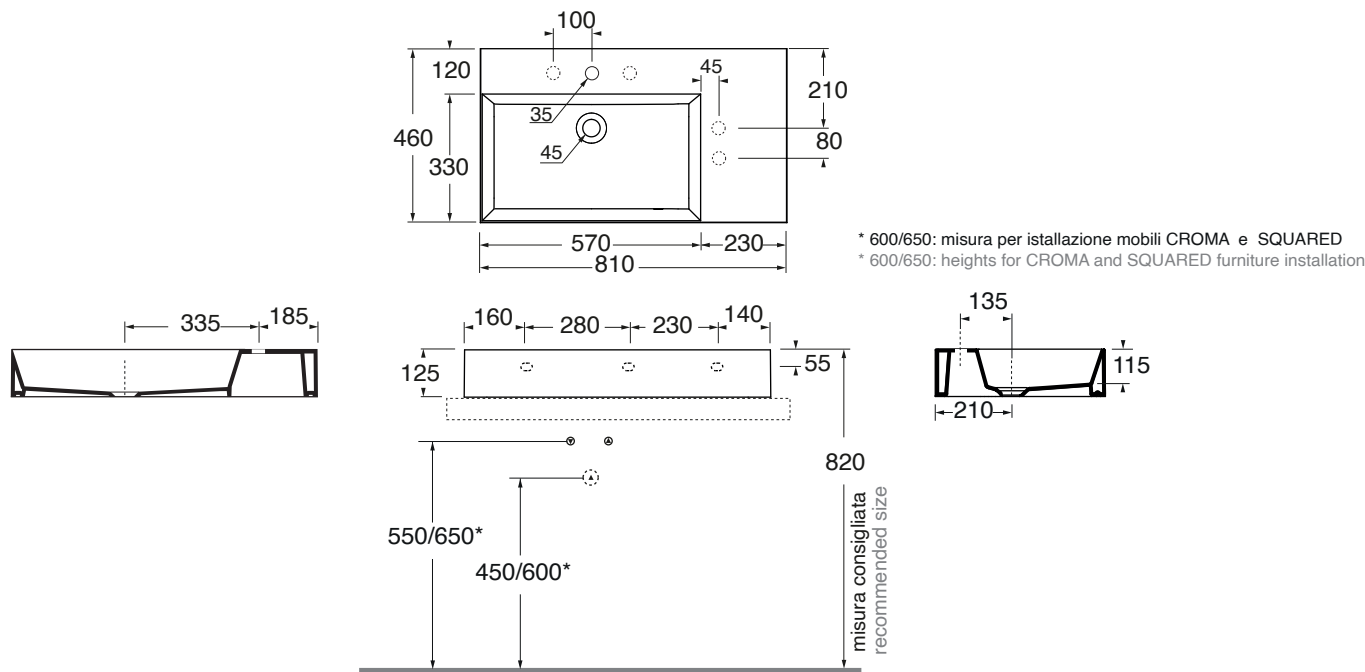

## ELLP08146RQM

lavabi/ washbasin

codice  
code

Lavabo SQUARED cm 81x46 DX da appoggio/sospeso monoforo.  
Squared cm 81x46 right over counter/wall-hung 1 tap hole washbasin.

bianco lucido/shiny white

ELLP08146RQMBI

CM 81x46XH12,5

plt Italy pz. 14 - plt export pcs. 28

kg 21,5

\* 600/650: misura per installazione mobili CROMA e SQUARED  
\* 600/650: heights for CROMA and SQUARED furniture installation

scala/scale 1:20 dimensioni/dimensions in mm