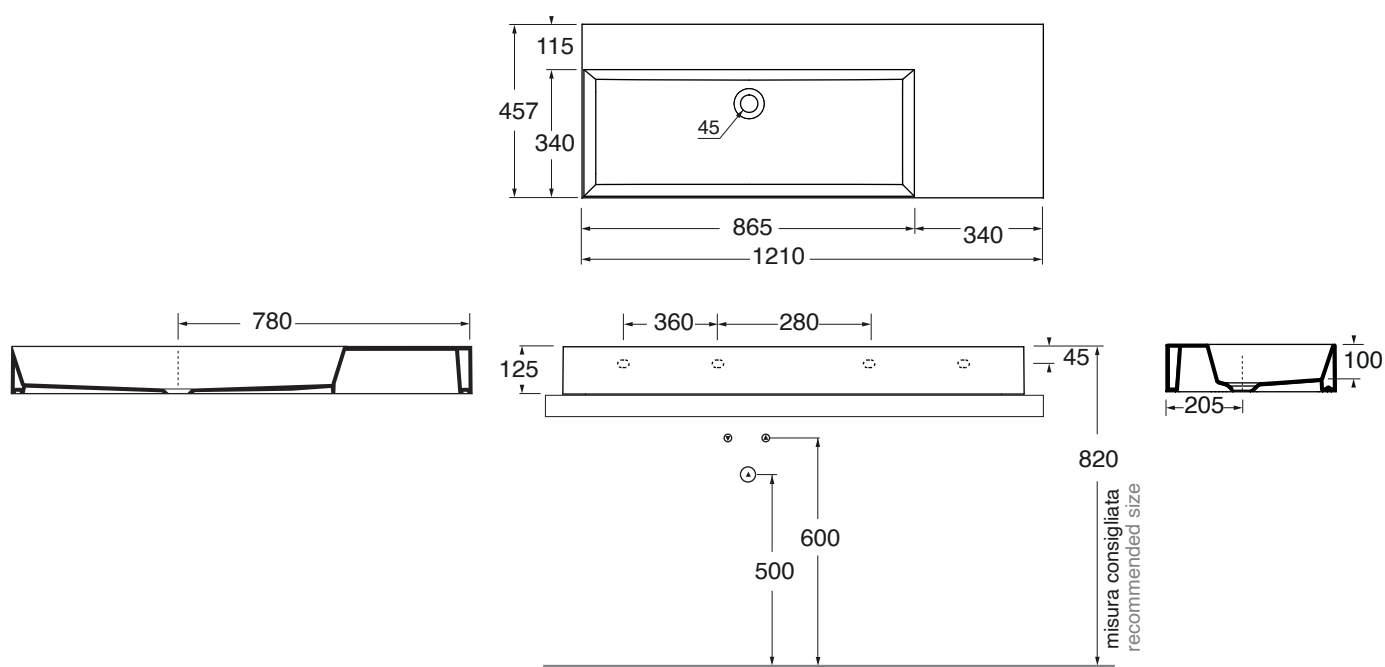

ELEGANCE squared

AZZURRA®

ELLP12246RQ0

lavabi/ washbasin

codice
code

Lavabo SQUARED cm 122x46 DX da appoggio/sospeso senza foro.
Squared cm 122x46 right over counter/wall-hung no hole washbasin.

bianco lucido/shiny white

ELLP12246RQ0BI

cm 122x45XH12,5

plf Italy pz. 10 - plf export pcs. 17

kg 31

scala/scale 1:20 dimensioni/dimensions in mm

Ceramica

BI
bianco lucido
shiny white

Complementi/complements:

Codice
code

SQPU/102

TECHNICAL SHEET n°: 01	DESIGNER: OFFICINA AZZURRA	CODE: ELLP12246RQ0	Azzurra sanitari in ceramica S.p.a. via Civita Castellana snc 01030 Castel S.Elia (VT) - ITALY Tel.+39.0761 518155 Fax.+39.0761 514560	
SHEET FORMAT: A4	ISO	REVISION: 06	SCALE: 1:20	DATE: 25/03/2025
REGULATIONS: CE EN 14688 / EN31 / Dop-14688				
All the measurements respect the tolerances provided by the "AZZURRA QUALITY GUIDELINES".				