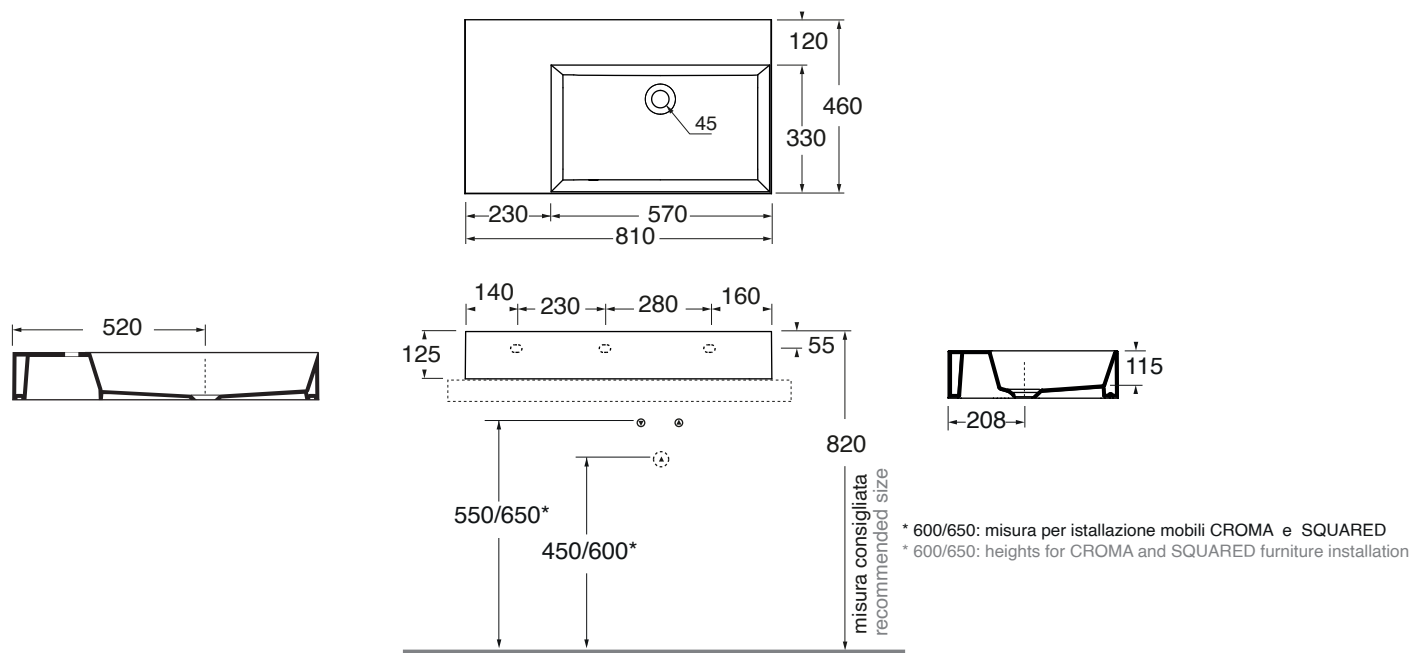

ELLP08146LQ0

lavabi/ washbasin

codice
code

Lavabo SQUARED cm 81x46 SX da appoggio/sospeso senza foro.
Squared cm 81x46 left over counter/wall-hung no hole washbasin.

bianco lucido/shiny white

ELLP08146LQ0BI

finiture COLORS 1250 /COLORS 1250° finishing

ELLP08146LQ0... CA/CE/CT...

finiture SHINE/ SHINE finishing

ELLP08146LQ0... PS/SA/SS...

finiture LUXURY/LUXURY finishing

ELLP06545LQ0... OG/PL/OR...

(Specificare il colore al momento dell'ordine/Specify the color when ordering)

cm 80x45XH12,5

plf Italy pz. 14 - plf export pcs. 28

kg 21,5

* 600/650: misura per installazione mobili CROMA e SQUARED
* 600/650: heights for CROMA and SQUARED furniture installation

scala/scale 1:20 dimensioni/dimensions in mm

Gamma di colori disponibile per lavabo e pilette in ceramica
Color range available for washbasins and ceramic drain cap

Ceramica

BI
bianco lucido
shiny white

LUXURY

OG PL OR
oro gold platino platinum oro rosa rose gold

COLORS 1250°

SHINE

Complementi/complements:

Codice
code

Piletta con tappo in ceramica click clack disponibile in tutti i colori:
COLORS 1250° / MALTECERAMICHE / SHINE / LUXURY.
Specificare il colore al momento dell'ordine. incremento di prezzo + 50%
Click clack free flow ceramic drain available in all colors:
COLORS 1250° / MALTECERAMICHE/ SHINE / LUXURY.
Specify the color when ordering. Price has to be 50% increased

kg 0,5

PILCK

Piletta con tappo in ceramica disponibile in tutti i colori:
COLORS 1250° / MALTECERAMICHE / SHINE / LUXURY.
Specificare il colore al momento dell'ordine. incremento di prezzo + 50%
Free flow ceramic drain available in all colors:
COLORS 1250° / MALTECERAMICHE/ SHINE / LUXURY.
Specify the color when ordering. Price has to be 50% increased

kg 0,5

PILCE

Portasciugamano ottone cromato
Chromed brass towel holder

SQPU/60

Codice
code

TECHNICAL SHEET n°: 01	DESIGNER: OFFICINA AZZURRA	CODE: ELLP08146LQ0	Azzurra sanitari in ceramica S.p.a. via Civita Castellana snc 01030 Castel S.Elia (VT) - ITALY Tel.+39.0761 518155 Fax.+39.0761 514560		
SHEET FORMAT: A4	ISO	REVISION: 06	SCALE: 1:20	DATE: 25/03/2025	
REGULATIONS: CE EN 14688 / EN31 / Dop-14688					
All the measurements respect the tolerances provided by the "AZZURRA QUALITY GUIDELINES".					

* Regulations here shown are exclusively referred to ceramic items