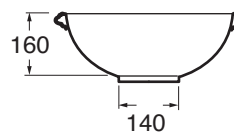

cm Ø45xh18

plt italy pz. 20 - plt export pcs. 40

kg 10

scala/scale 1:20 dimensioni/dimensions in mm

Ceramica

bianco lucido
shiny white

Complementi/complements:

Codice
code