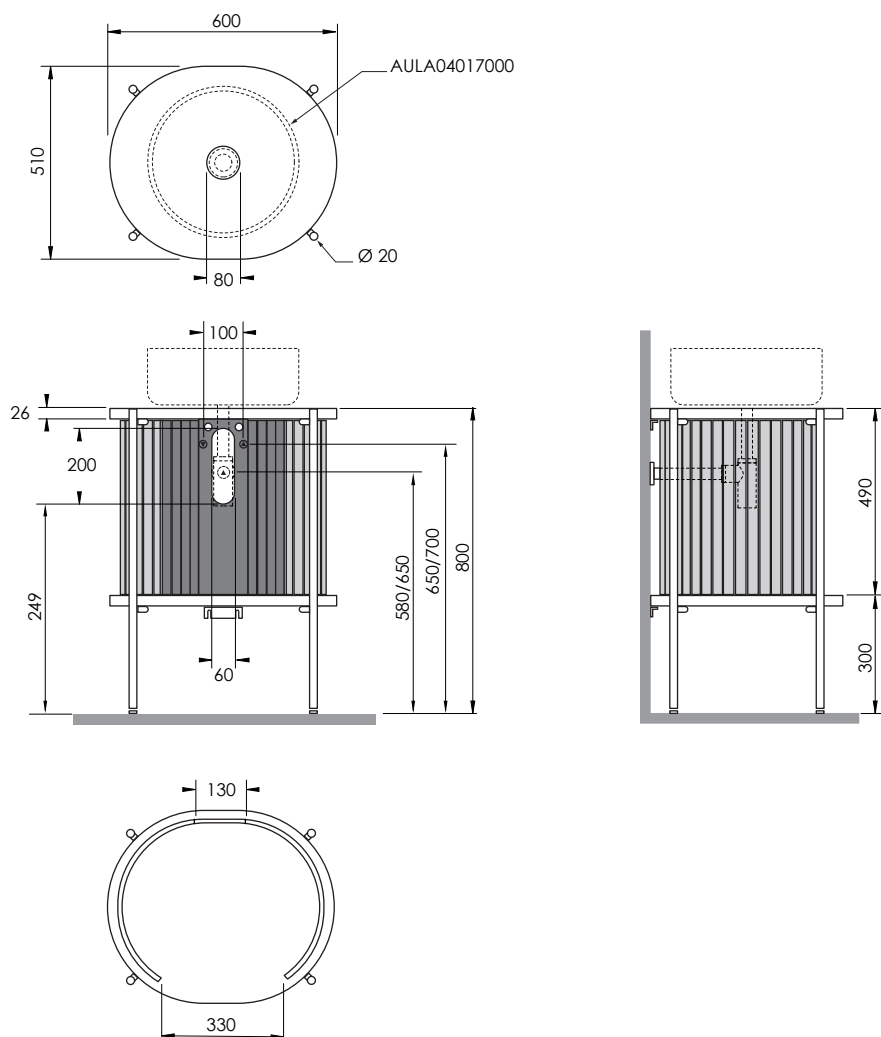

MBCL60

Mobile CLEER 60X51XH80 SENZA ante scorrevoli
 CLEER cabinet 60X51XH80 WITHOUT sliding doors

codice
code

MBCL60

finiture:

bianco/white

nero/black

MBCL60 BI

MBCL60 NE

Cm 60x51xh80

scala/scale 1:20 dimensioni/dimensions in mm

Gamma di colori disponibile
Color range available

TECHNICAL SHEET n°: 01	DESIGNER: DGO_Diego Grandi Studio	CODE: MBCL60
SHEET FORMAT: A4	ISO	REVISION: 01
REGULATIONS	SCALE: 1:20	DATE: 02/09/2024
All the measurements respect the tolerances provided by the "AZZURRA QUALITY GUIDELINES".		