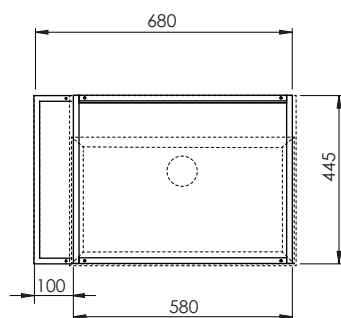

## MSQ 60

Mobile sospeso SQUARED struttura nera con cassettone finitura cemento  
*SQUARED wall-hung cabinet black structure and cement finish with big drawer*

codice  
code

**MSQ 60 N C**

Mobile sospeso SQUARED struttura nera con cassettone finitura olmo naturale  
*SQUARED wall-hung cabinet black structure and natural elm finish with big drawer*

**MSQ 60 N N**

Mobile sospeso SQUARED struttura bianca con cassettone finitura cemento  
*SQUARED wall-hung cabinet white structure and cement finish with big drawer*

**MSQ 60 B C**

Mobile sospeso SQUARED struttura bianca con cassettone finitura olmo naturale  
*SQUARED wall-hung cabinet white structure and natural elm finish with big drawer*

**MSQ 60 B N**

Cm 68X44,5XH52

kg 19,5

possibilità di abbinare i lavabi squared:  
 possibility of combination with squared washbasins:

codice  
code

ELLP060450QM  
 ELLP060450QO

\* 600/650: misura per installazione mobili CROMA e SQUARED  
 \* 600/650: heights for CROMA and SQUARED furniture installation

scala/scale 1:20 dimensioni/dimensions in mm

Gamma di colori disponibile per MOBILE  
 Color range available for FURNITURE

Gamma di colori disponibile per STRUTTURA  
 Color range available for STRUCTURE