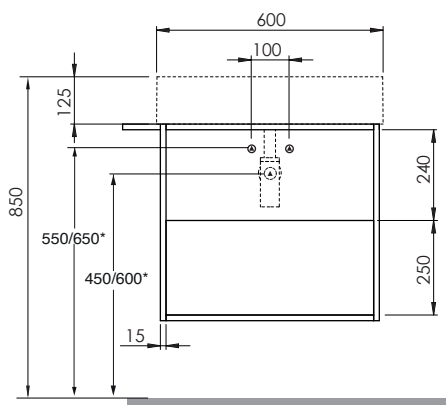

**MSQ 60 B N**

Cm 68X44,5XH52

kg 19,5

possibilità di abbinare i lavabi squared:  
 possibility of combination with squared washbasins:

codice  
code

ELLP060450QM  
 ELLP060450QO

\* 600/650: misura per installazione mobili CROMA e SQUARED  
 \* 600/650: heights for CROMA and SQUARED furniture installation

scala/scale 1:20 dimensioni/dimensions in mm

Gamma di colori disponibile per MOBILE  
 Color range available for FURNITURE

Gamma di colori disponibile per STRUTTURA  
 Color range available for STRUCTURE

TECHNICAL SHEET n°: <b>01</b>	DESIGNER: <b>OFFICINA AZZURRA</b>	CODE: <b>MSQ 60</b>	Azzurra sanitari in ceramica S.p.a. via Civita Castellana snc 01030 Castel S.Elia (VT) - ITALY Tel.+39.0761 518155 Fax.+39.0761 514560	
SHEET FORMAT: <b>A4</b>	ISO	REVISION: <b>04</b>	SCALE: <b>1:20</b>	DATE: <b>26/03/2025</b>
REGULATIONS				
All the measurements respect the tolerances provided by the "AZZURRA QUALITY GUIDELINES".				