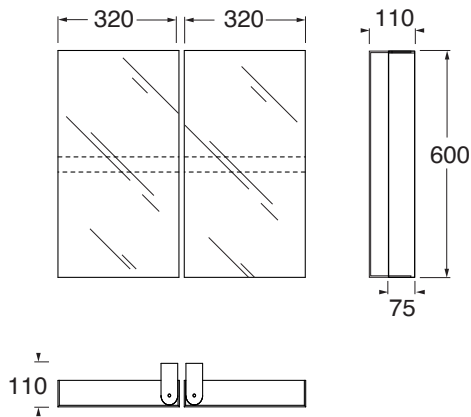

MB 32D

SPECCHI / MIRROR

codice
code

Mirror Book specchio doppio (cm 32 anta singola) basculante con interno portaoggetti.
Mirror Book double adjustable mirror (cm 32 each door) with internal accessory storage

MB 32D

vista interna

cm32x60x11

italy pz.2 - plf export pcs.2

kg 17

scala/scale 1:20 dimensioni/dimensions in mm

TECHNICAL SHEET n°: 01	DESIGNER: OFFICINA AZZURRA	CODE: MB 32D		
SHEET FORMAT: A4	ISO	REVISION: 03	SCALE: 1:20	DATE: 02/04/2025
REGULATIONS				
All the measurements respect the tolerances provided by the "AZZURRA QUALITY GUIDELINES".				