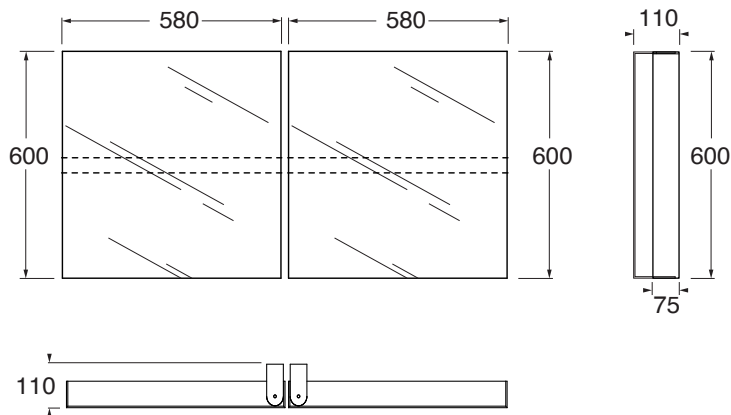

MB 60D

SPECCHI / MIRROR

codice
code

Mirror Book specchio doppio (cm 58 anta singola) basculante con interno portaoggetti.
Mirror Book double adjustable mirror (cm 58 each door) with internal accessory storage

MB 60D

cm58x60xh11

plf italy pz.2 - plf export pcs.2

kg 27

scala/scale 1:20 dimensioni/dimensions in mm

TECHNICAL SHEET n°: 01	DESIGNER: OFFICINA AZZURRA	CODE: MB 60D		
SHEET FORMAT: A4	ISO	REVISION: 03	SCALE: 1:20	DATE: 02/04/2025
REGULATIONS				
All the measurements respect the tolerances provided by the "AZZURRA QUALITY GUIDELINES".				