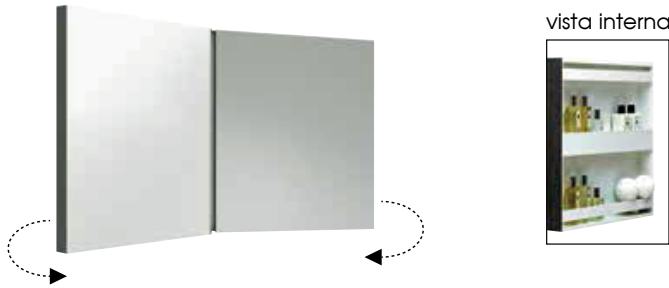

MB 60D

SPECCHI / MIRROR

codice
code

Mirror Book specchio doppio (cm 58 anta singola) basculante con interno portaoggetti.
Mirror Book double adjustable mirror (cm 58 each door) with internal accessory storage

MB 60D

cm58x60xh11

plf italy pz.2 - plf export pcs.2

kg 27

scala/scale 1:20 dimensioni/dimensions in mm

TECHNICAL SHEET n°: 01	DESIGNER: OFFICINA AZZURRA	CODE: MB 60D		
SHEET FORMAT: A4	ISO	REVISION: 03	SCALE: 1:20	DATE: 02/04/2025
REGULATIONS				
All the measurements respect the tolerances provided by the "AZZURRA QUALITY GUIDELINES".				