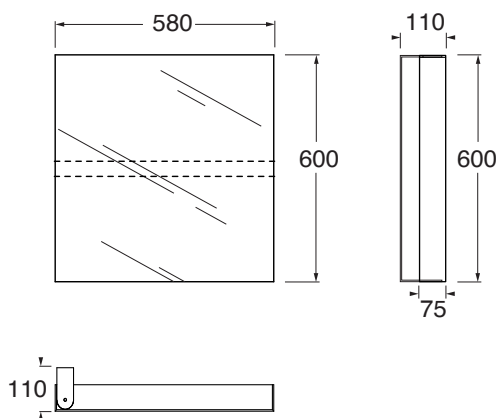

MB 60

SPECCHI / MIRROR

codice
code

Mirror Book specchio singolo cm 58 basculante con interno portaoggetti.
Cm 58 Mirror Book single adjustable mirror with internal accessory storage

MB 60

cm58x60x11

italy pz.1 - plf export pcs.1

kg 27

scala/scale 1:20 dimensioni/dimensions in mm

TECHNICAL SHEET n°: 01	DESIGNER: OFFICINA AZZURRA	CODE: MB 60			Azzurra sanitari in ceramica S.p.a. via Civita Castellana snc 01030 Castel S.Elia (VT) - ITALY Tel.+39.0761 518155 Fax.+39.0761 514560
SHEET FORMAT: A4	ISO	REVISION: 03	SCALE: 1:20	DATE: 02/04/2025	
REGULATIONS					
All the measurements respect the tolerances provided by the "AZZURRA QUALITY GUIDELINES".					