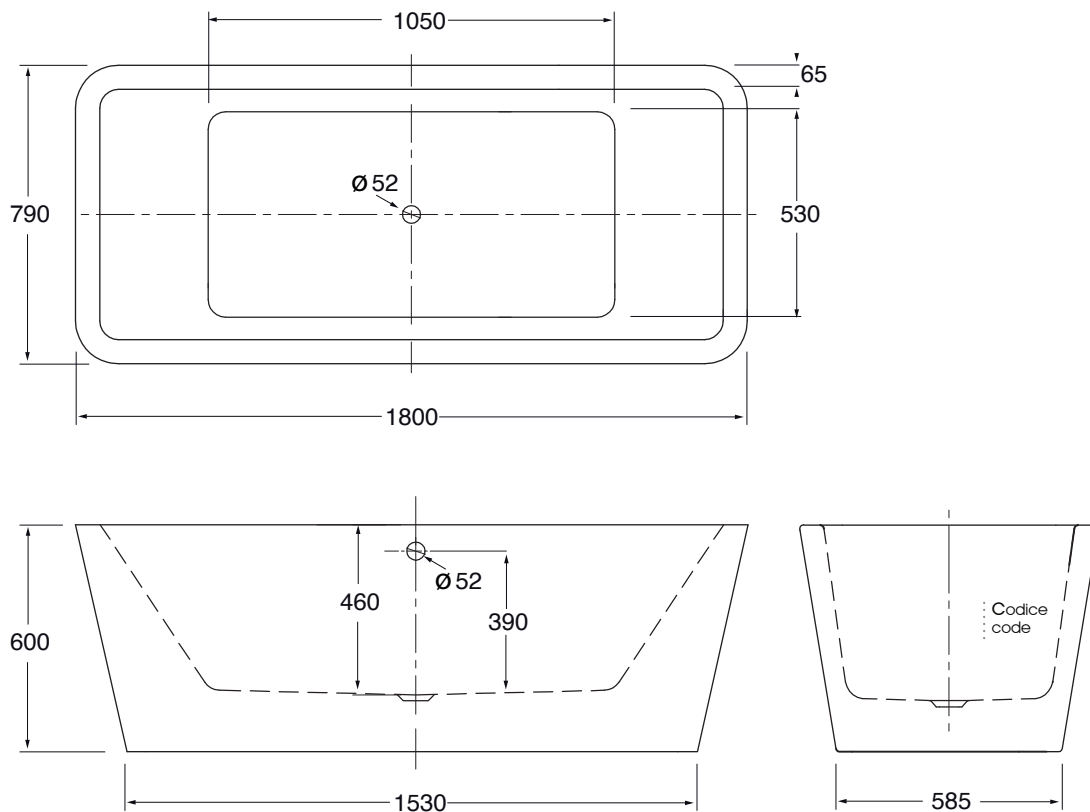

TUL 113

vasca/ bath-tubs

codice
code

Vasca da bagno 180X80 BUILD in acrilico con rinforzo in vetro resina bianco.

Tulip One acrylic bath-tub 180X80 with fibreglass reinforcement.

bianco lucido/ shiny white

TUL 113

cm 180x79xh60

plt Italy pz. 1 - plt export pcs. 1

kg 54

scala/scale 1:20 dimensioni/dimensions in mm

TECHNICAL SHEET n°: 01	DESIGNER: OFFICINA AZZURRA	CODE: TUL 113	Azzurra sanitari in ceramica S.p.a. via Civita Castellana snc 01030 Castel S.Elia (VT) - ITALY Tel.+39.0761 518155 Fax.+39.0761 514560	
SHEET FORMAT: A4	ISO	REVISION: 01	SCALE: 1:20	DATE: 21/03/2025
REGULATIONS : CE EN 14516 / EN198 / Dop-14516				
All the measurements respect the tolerances provided by the "AZZURRA QUALITY GUIDELINES".				