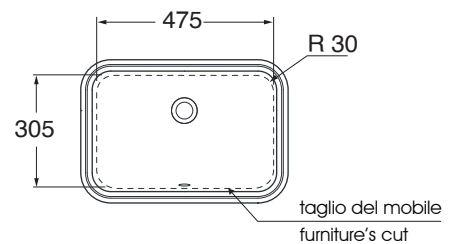

UDLT05538T00

lavabo SOTTOPIANO - under counter washbasin

codice
code

Lavabo UNDER sottopiano cm 55x38
UNDER under-counter washbasin cm 55x38

bianco lucido/shiny white

UDLT05538T00BI

cm 55x38xh20

plt italy pz..... - plt export pcs.....

kg 8

scala/scale 1:20 dimensioni/dimensions in mm

Ceramica

bianco lucido
shiny white

Complementi/complements:

Codice
code

Codice
code

Piletta con tappo in ceramica bianco lucido
free flow ceramic drain glossy white

kg 0,5

PILCE

Piletta con tappo in ceramica click clack
Click clack free flow ceramic drain

kg 0,5

PILCK

TECHNICAL SHEET n°: 01	DESIGNER:	CODE: UDLT05538T00	Azzurra sanitari in ceramica S.p.a. via Civita Castellana snc 01030 Castel S.Elia (VT) - ITALY Tel.+39.0761 518155	
SHEET FORMAT: A4	ISO	REVISION: 02	SCALE: 1:20	DATE: 05/02/2026
REGULATIONS: CE EN 14688 / EN31 / Dop-14688 *				
All the measurements respect the tolerances provided by the "AZZURRA QUALITY GUIDELINES".				