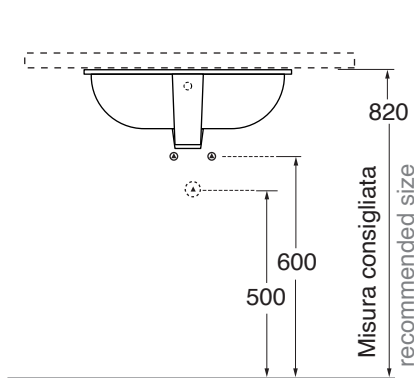

UDLT05538T00

lavabo SOTTOPIANO - under counter washbasin

codice
code

Lavabo UNDER sottopiano cm 55x38
UNDER under-counter washbasin cm 55x38

bianco lucido/shiny white

UDLT05538T00BI

cm 55x38xh20

plt italy pz..... - plt export pcs.....

kg 8

scala/scale 1:20 dimensioni/dimensions in mm

Ceramica

bianco lucido
shiny white

Complementi/complements:

Codice
code

Codice
code

Piletta con tappo in ceramica bianco lucido
free flow ceramic drain glossy white

kg 0,5

PILCE

Piletta con tappo in ceramica click clack
Click clack free flow ceramic drain

kg 0,5

PILCK

TECHNICAL SHEET n°: 01	DESIGNER:	CODE: UDLT05538T00	Azzurra sanitari in ceramica S.p.a. via Civita Castellana snc 01030 Castel S.Elia (VT) - ITALY Tel.+39.0761 518155	
SHEET FORMAT: A4	ISO	REVISION: 02	SCALE: 1:20	DATE: 05/02/2026
REGULATIONS: CE EN 14688 / EN31 / Dop-14688 *				
All the measurements respect the tolerances provided by the "AZZURRA QUALITY GUIDELINES".				