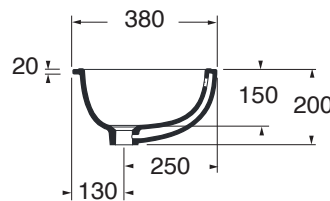

UDLT05538T00

lavabo SOTTOPIANO - under counter washbasin

codice
code

Lavabo UNDER sottopiano cm 55x38
UNDER under-counter washbasin cm 55x38

bianco lucido/shiny white

UDLT05538T00BI

cm 55x38xh20

plt italy pz..... - plt export pcs.....

kg 8

scala/scale 1:20 dimensioni/dimensions in mm

Ceramica

bianco lucido
shiny white

Complementi/complements:

Codice
code

Codice
code

Piletta con tappo in ceramica bianco lucido
free flow ceramic drain glossy white

kg 0,5

PILCE

Piletta con tappo in ceramica click clack
Click clack free flow ceramic drain

kg 0,5

PILCK

TECHNICAL SHEET n°: 01	DESIGNER:	CODE: UDLT05538T00	Azzurra sanitari in ceramica S.p.a. via Civita Castellana snc 01030 Castel S.Elia (VT) - ITALY Tel.+39.0761 518155	
SHEET FORMAT: A4	ISO	REVISION: 02	SCALE: 1:20	DATE: 05/02/2026
REGULATIONS: CE EN 14688 / EN31 / Dop-14688 *				
All the measurements respect the tolerances provided by the "AZZURRA QUALITY GUIDELINES".				