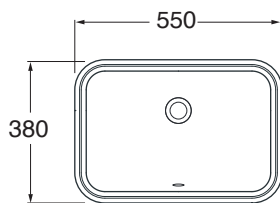

UDLT05538T00

lavabo SOTTOPIANO - under counter washbasin

codice
code

Lavabo UNDER sottopiano cm 55x38
UNDER under-counter washbasin cm 55x38

bianco lucido/shiny white

UDLT05538T00BI

cm 55x38xh20

plt italy pz..... - plt export pcs.....

kg 8

scala/scale 1:20 dimensioni/dimensions in mm

Ceramica

bianco lucido
shiny white

Complementi/complements:

Codice
code

Codice
code

Piletta con tappo in ceramica bianco lucido
free flow ceramic drain glossy white

kg 0,5

PILCE

Piletta con tappo in ceramica click clack
Click clack free flow ceramic drain

kg 0,5

PILCK

TECHNICAL SHEET n°: 01	DESIGNER:	CODE: UDLT05538T00	Azzurra sanitari in ceramica S.p.a. via Civita Castellana snc 01030 Castel S.Elia (VT) - ITALY Tel.+39.0761 518155	
SHEET FORMAT: A4	ISO	REVISION: 02	SCALE: 1:20	DATE: 05/02/2026
REGULATIONS: CE EN 14688 / EN31 / Dop-14688 *				
All the measurements respect the tolerances provided by the "AZZURRA QUALITY GUIDELINES".				