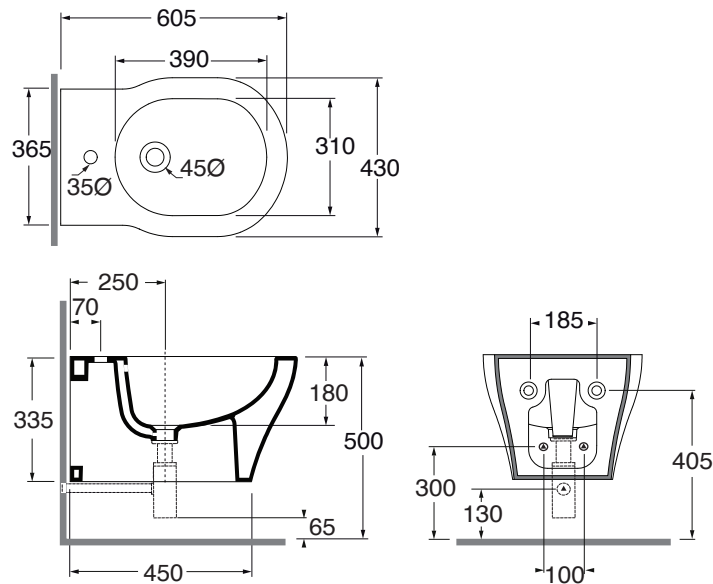

XLBKS000000M

sanitari sospesi 60/wall hung sanitary wares

codice  
code

Bidet XL sospeso monoforo.  
XL wall-hung bidet 1 tap-hole.

bianco lucido/ shiny white

XLBKS000000MBI

cm 60x43x3,5

plt italy pz.15 - plt export pcs. 20

kg 22,5

scala/scale 1:20 dimensioni/dimensions in mm

Ceramica

Complementi/complements:

: Codice  
: code

Piletta automatica con troppo pieno  
Automatic waste system with over flow

PILTR

kg 0,5

TECHNICAL SHEET n°: <b>01</b>	DESIGNER: <b>OFFICINA AZZURRA</b>	CODE: <b>XLBKS000000M</b>	Azzurra sanitari in ceramica S.p.a. via Civita Castellana snc 01030 Castel S.Elia (VT) - ITALY Tel.+39.0761 518155 Fax.+39.0761 514560	
SHEET FORMAT: <b>A4</b>	ISO	REVISION: <b>04</b>	SCALE: <b>1:20</b>	DATE: <b>02/04/2025</b>
REGULATIONS: <b>CE EN 14528 / EN35 / Dop-14528 *</b>				
All the measurements respect the tolerances provided by the "AZZURRA QUALITY GUIDELINES".				