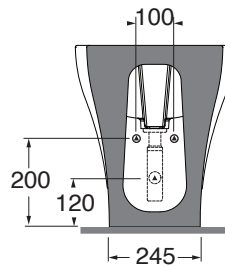

XLBIT000000M

sanitari terra 60/floor mounted sanitary wares

codice  
code

Bidet XL terra monoforo.  
XL floor standing bidet 1 tap-hole.

XLBIT000000MBI

bianco lucido/ shiny white

cm 61x43x49

plf italy pz.15 - plf export pcs. 20

kg 31

scala/scale 1:20 dimensioni/dimensions in mm

Ceramica

bianco lucido  
shiny white

Complementi/complements:

Codice  
code

Piletta automatica con troppo pieno  
Automatic waste system with over flow

PILTR

kg 0,5

TECHNICAL SHEET n°: <b>01</b>	DESIGNER: <b>OFFICINA AZZURRA</b>	CODE: <b>XLBIT000000M</b>	Azzurra sanitari in ceramica S.p.a. via Civita Castellana snc 01030 Castel S.Elia (VT) - ITALY Tel.+39.0761 518155 Fax.+39.0761 514560	
SHEET FORMAT: <b>A4</b>	ISO	REVISION: <b>05</b>	SCALE: <b>1:20</b>	DATE: <b>28/05/2025</b>
REGULATIONS: <b>CE EN 14528 / EN35 / Dop-14528 *</b>				
All the measurements respect the tolerances provided by the "AZZURRA QUALITY GUIDELINES".				