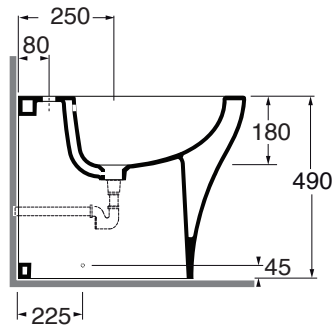

XLBIT000000M

sanitari terra 60/floor mounted sanitary wares

codice  
code

Bidet XL terra monoforo.  
XL floor standing bidet 1 tap-hole.

XLBIT000000MBI

bianco lucido/ shiny white

cm 61x43x49

plf italy pz.15 - plf export pcs. 20

kg 31

scala/scale 1:20 dimensioni/dimensions in mm

Ceramica

bianco lucido  
shiny white

Complementi/complements:

Codice  
code

Piletta automatica con troppo pieno  
Automatic waste system with over flow

PILTR

kg 0,5

TECHNICAL SHEET n°: <b>01</b>	DESIGNER: <b>OFFICINA AZZURRA</b>	CODE: <b>XLBIT000000M</b>	Azzurra sanitari in ceramica S.p.a. via Civita Castellana snc 01030 Castel S.Elia (VT) - ITALY Tel.+39.0761 518155 Fax.+39.0761 514560	
SHEET FORMAT: <b>A4</b>	ISO	REVISION: <b>05</b>	SCALE: <b>1:20</b>	DATE: <b>28/05/2025</b>
REGULATIONS: <b>CE EN 14528 / EN35 / Dop-14528 *</b>				
All the measurements respect the tolerances provided by the "AZZURRA QUALITY GUIDELINES".				