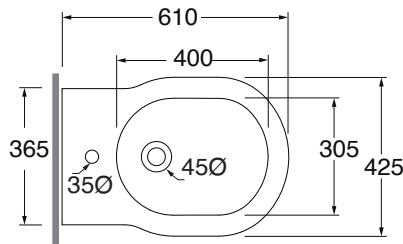

XLBIT000000M

sanitari terra 60/floor mounted sanitary wares

codice  
code

Bidet XL terra monoforo.  
XL floor standing bidet 1 tap-hole.

XLBIT000000MBI

bianco lucido/ shiny white

cm 61x43x49

plf italy pz.15 - plf export pcs. 20

kg 31

scala/scale 1:20 dimensioni/dimensions in mm

Ceramica

bianco lucido  
shiny white

Complementi/complements:

Codice  
code

Piletta automatica con troppo pieno  
Automatic waste system with over flow

PILTR

kg 0,5

TECHNICAL SHEET n°: <b>01</b>	DESIGNER: <b>OFFICINA AZZURRA</b>	CODE: <b>XLBIT000000M</b>	Azzurra sanitari in ceramica S.p.a. via Civita Castellana snc 01030 Castel S.Elia (VT) - ITALY Tel.+39.0761 518155 Fax.+39.0761 514560	
SHEET FORMAT: <b>A4</b>	ISO	REVISION: <b>05</b>	SCALE: <b>1:20</b>	DATE: <b>28/05/2025</b>
REGULATIONS: <b>CE EN 14528 / EN35 / Dop-14528 *</b>				
All the measurements respect the tolerances provided by the "AZZURRA QUALITY GUIDELINES".				