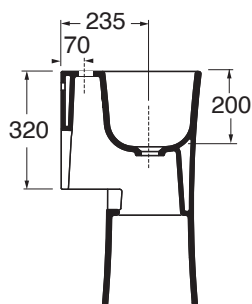

finiture SHINE/SHINE finishing

LALS035370NM... PS/SA/SS

(Specificare il colore al momento dell'ordine/ Specify the color when ordering)

cm 35x37xh62

plt italy pz. 18 - plt export pcs. 27

kg 20

scala/scale 1:20 dimensioni/dimensions in mm

PILCK

kg 0,5

TECHNICAL SHEET n°: 01	DESIGNER: GIOVANNI LEVANTI	CODE: LALS035370NM	Azzurra sanitari in ceramica S.p.a. via Civita Castellana snc 01030 Castel S. Elia (VT) - ITALY Tel.+39.0761 518155 Fax.+39.0761 514560		
SHEET FORMAT: A4	ISO	REVISION: 05	SCALE: 1:20	DATE: 31/03/2025	
REGULATIONS : CE EN 14688 / EN32 / Dop-14688					
All the measurements respect the tolerances provided by the "AZZURRA QUALITY GUIDELINES".					