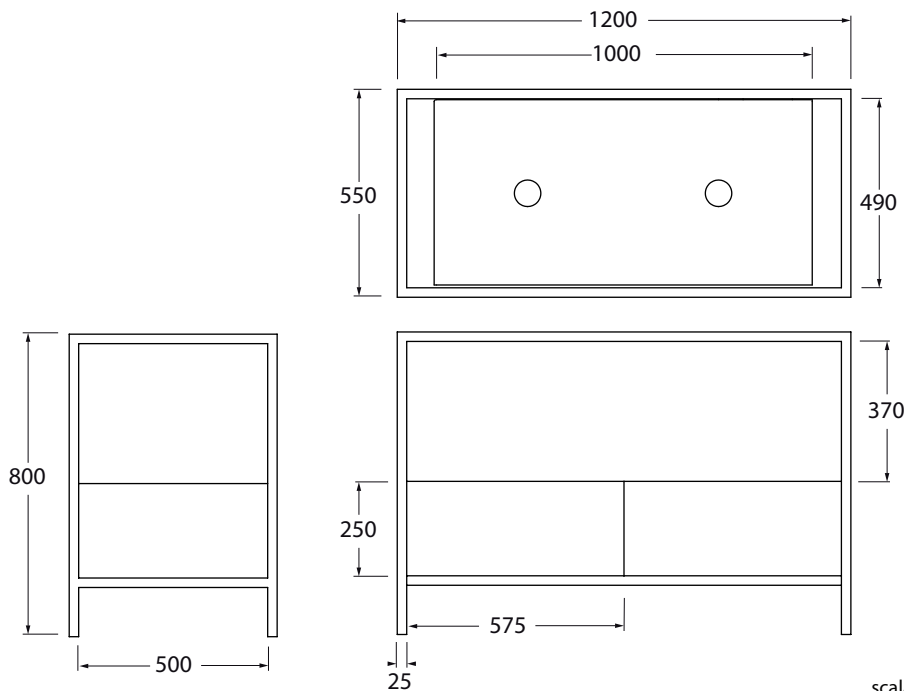

STA 120 03

codice
code

Struttura a terra STAND 120 cm in metallo verniciato completa di mensola "misura" 100 cm con 2 fori, e mobile rovere con 2 cassettoni integrato.

Floor painted metal structure STAND 120 cm provided with ceramic custom made shelf 100 cm with 2 holes and oak furniture with two drawers.

Struttura a terra STAND in metallo verniciato completa di mensola "misura" 100 cm con 2 fori, e mobile bianco con 2 cassetti con portasciugamani integrato.

Floor painted metal structure STAND provided with ceramic custom made shelf 100 cm with 2 holes and white furniture with two drawers.

bianco opaco/ matt white

STA 120BB 03

antracite/ anthracite

STA 120GB 03

Cm 120x55x80

plt Italy pz. 1 - plt export pcs.1

kg 63

scala/scale 1:20 dimensioni/dimensions in mm

Color range available for STRUCTURE

| | | | | |
|---|-------------------------|------------------|------------|-----------------|
| TECHNICAL SHEET n°01 | DESIGNER STUDIO STORAGE | CODE: STA 120 03 | | |
| SHEET FORMAT: A4 | ISO | REVISION: 02 | SCALE 1:20 | DATE 24/09/2019 |
| REGULATIONS | | | | |
| All the measurements respect the tolerances provided by the "AZZURRA QUALITY GUIDELINES". | | | | |