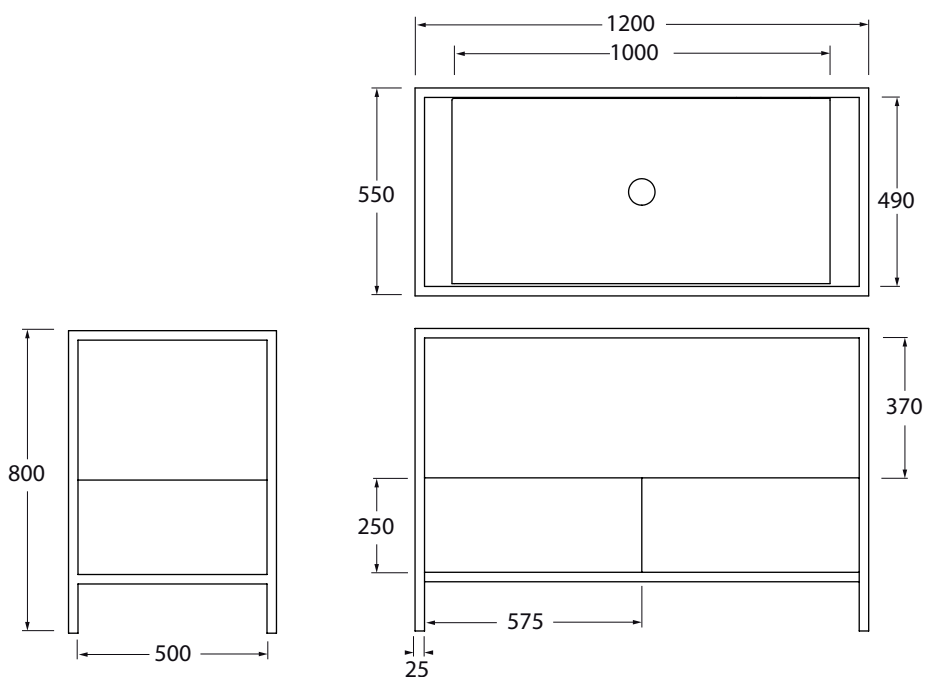

STA 120 02

codice
code

Struttura a terra STAND 120 cm in metallo verniciato completa di mensola "misura" 100 cm con foro centrato, e mobile rovere con 2 cassettoni integrato.

Floor painted metal structure STAND 120 cm provided with ceramic custom made shelves 100 cm with central hole and oak furniture with two drawers.

Struttura a terra STAND 120 cm in metallo verniciato completa di mensola "misura" 100 cm con foro centrato, e mobile bianco con 2 cassettoni integrato.

Floor painted metal structure STAND 120 cm provided with ceramic custom made shelves 100 cm with central hole and white furniture with two drawers.

bianco opaco/ matt white

STA 120BB 02

antracite/ anthracite

STA 120GB 02

Cm 120x55x80

plt Italy pz. 1 - plt export pcs.1

kg 63

scala/scale 1:20 dimensioni/dimensions in mm

Color range available for STRUCTURE

TECHNICAL SHEET n°01	DESIGNER STUDIO STORAGE	CODE: STA 120 02		
SHEET FORMAT: A4	ISO	REVISION: 02	SCALE 1:20	DATE 24/09/2019
REGULATIONS				
All the measurements respect the tolerances provided by the "AZZURRA QUALITY GUIDELINES".				