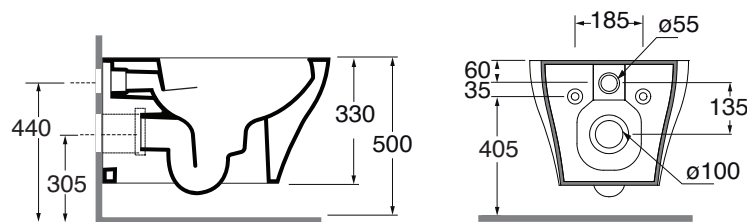

XLVKSPE00000

sanitari sospesi 60/wall hung sanitary wares

codice  
code

Vaso XL sospeso easy clean.  
XL wall-hung Easy-Clean WC.

bianco lucido/shiny white

XLVKSPE00000BI

cm 60x43x36

plt italy pz.12 - plt export pcs. 20

kg 28,5

Tecnologie/technologies:

easyclean

4,5L

scala/scale 1:20 dimensioni/dimensions in mm

Ceramica

bianco lucido  
shiny white

Complementi/complements:

Codice  
code

Sedile legno e poliestere.  
Wood and polyester seat cover.

bianco lucido/shiny white

XL 1810

TECHNICAL SHEET n°: <b>01</b>	DESIGNER: <b>OFFICINA AZZURRA</b>	CODE: <b>XLVKSPE00000</b>	Azzurra sanitari in ceramica S.p.a. via Civita Castellana snc 01030 Castel S. Elia (VT) - ITALY Tel.+39.0761 518155 Fax.+39.0761 514560		
SHEET FORMAT: <b>A4</b>	ISO	REVISION: <b>04</b>	SCALE: <b>1:20</b>	DATE: <b>02/04/2025</b>	
REGULATIONS: <b>CE EN 997 / EN33 / Dop-997*</b>					
All the measurements respect the tolerances provided by the "AZZURRA QUALITY GUIDELINES".					