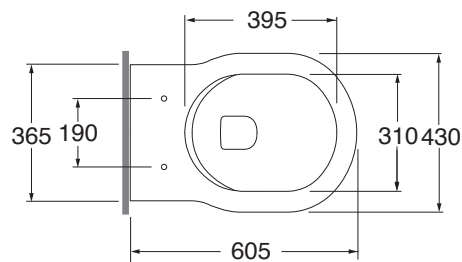

XLVKSPE00000

sanitari sospesi 60/wall hung sanitary wares

codice  
code

Vaso XL sospeso easy clean.  
XL wall-hung Easy-Clean WC.

bianco lucido/shiny white

XLVKSPE00000BI

cm 60x43x36

plt italy pz.12 - plt export pcs. 20

kg 28,5

Tecnologie/technologies:

easyclean

4,5L

scala/scale 1:20 dimensioni/dimensions in mm

Ceramica

bianco lucido  
shiny white

Complementi/complements:

Codice  
code

Sedile legno e poliestere.  
Wood and polyester seat cover.

bianco lucido/shiny white

XL 1810

TECHNICAL SHEET n°: <b>01</b>	DESIGNER: <b>OFFICINA AZZURRA</b>	CODE: <b>XLVKSPE00000</b>	Azzurra sanitari in ceramica S.p.a. via Civita Castellana snc 01030 Castel S. Elia (VT) - ITALY Tel.+39.0761 518155 Fax.+39.0761 514560		
SHEET FORMAT: <b>A4</b>	ISO	REVISION: <b>04</b>	SCALE: <b>1:20</b>	DATE: <b>02/04/2025</b>	
REGULATIONS: <b>CE EN 997 / EN33 / Dop-997*</b>					
All the measurements respect the tolerances provided by the "AZZURRA QUALITY GUIDELINES".					